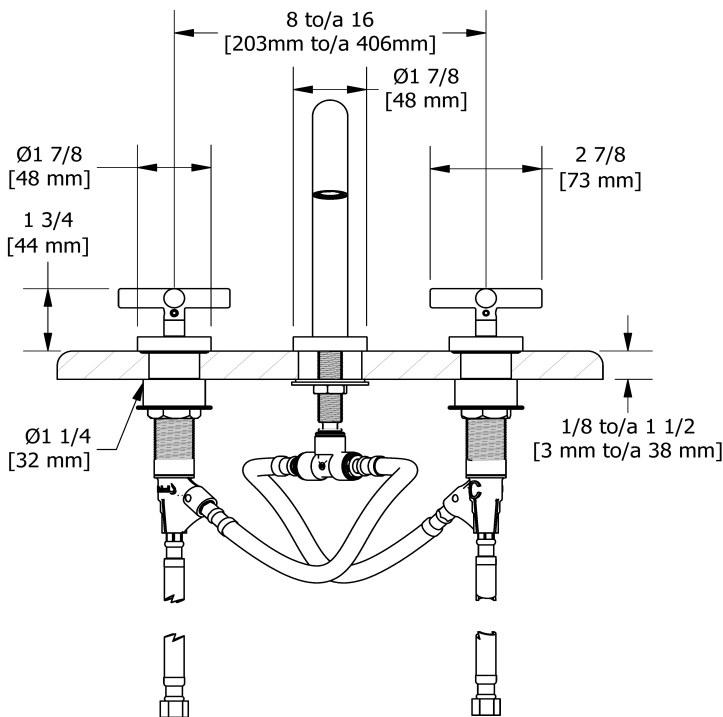

Certifications

- CSA B125.1
- NSF/ANSI standard 61 and 372
- ASME A112.18.1
- CMR248 Approval
- ADA