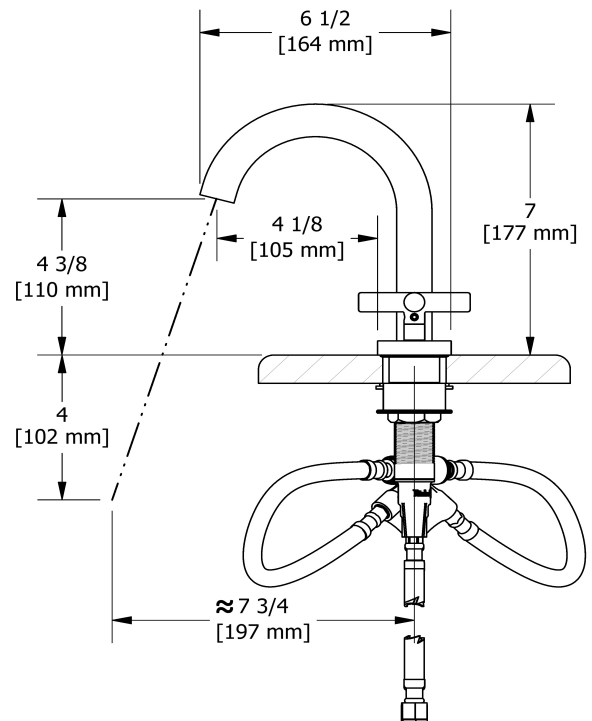

Certifications

- CSA B125.1
- NSF/ANSI standard 61 and 372
- ASME A112.18.1
- CMR248 Approval
- ADA