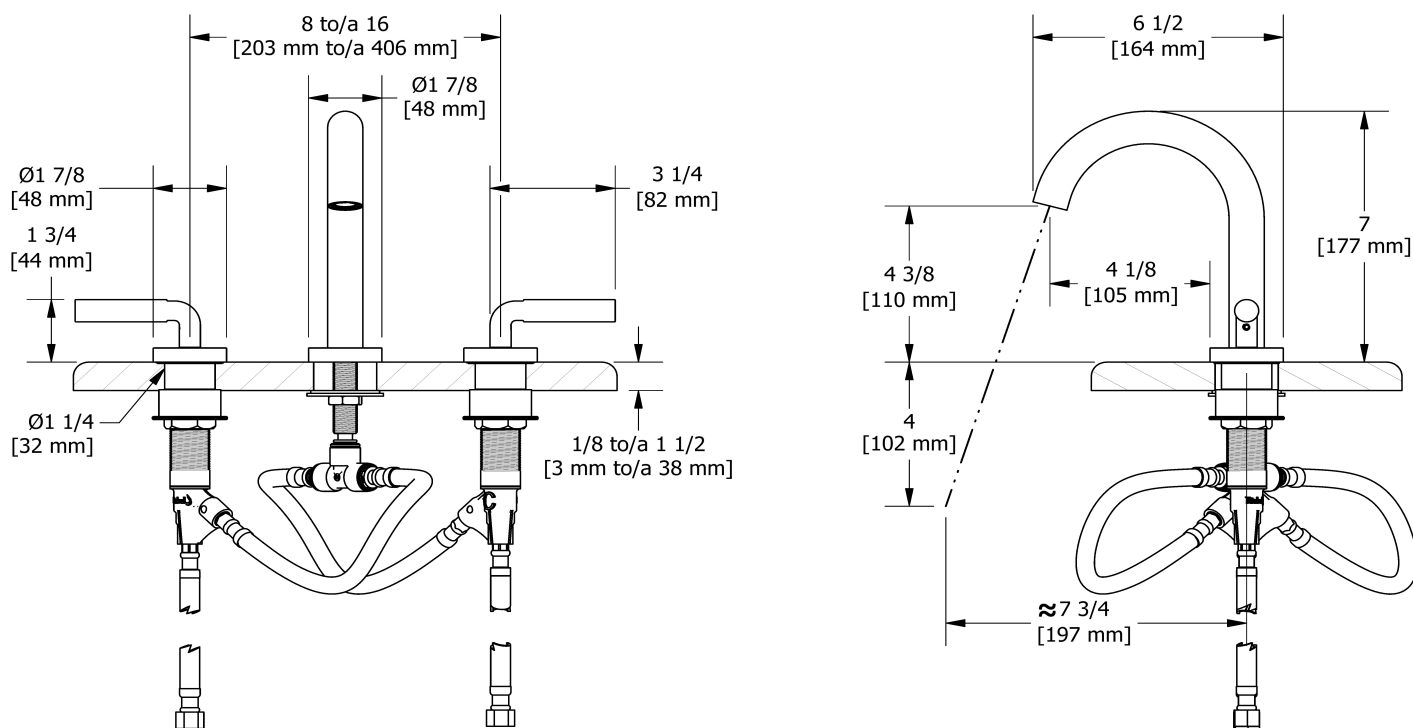

Certifications

- CSA B125.1
- NSF/ANSI standard 61 and 372
- ASME A112.18.1
- CMR248 Approval
- ADA