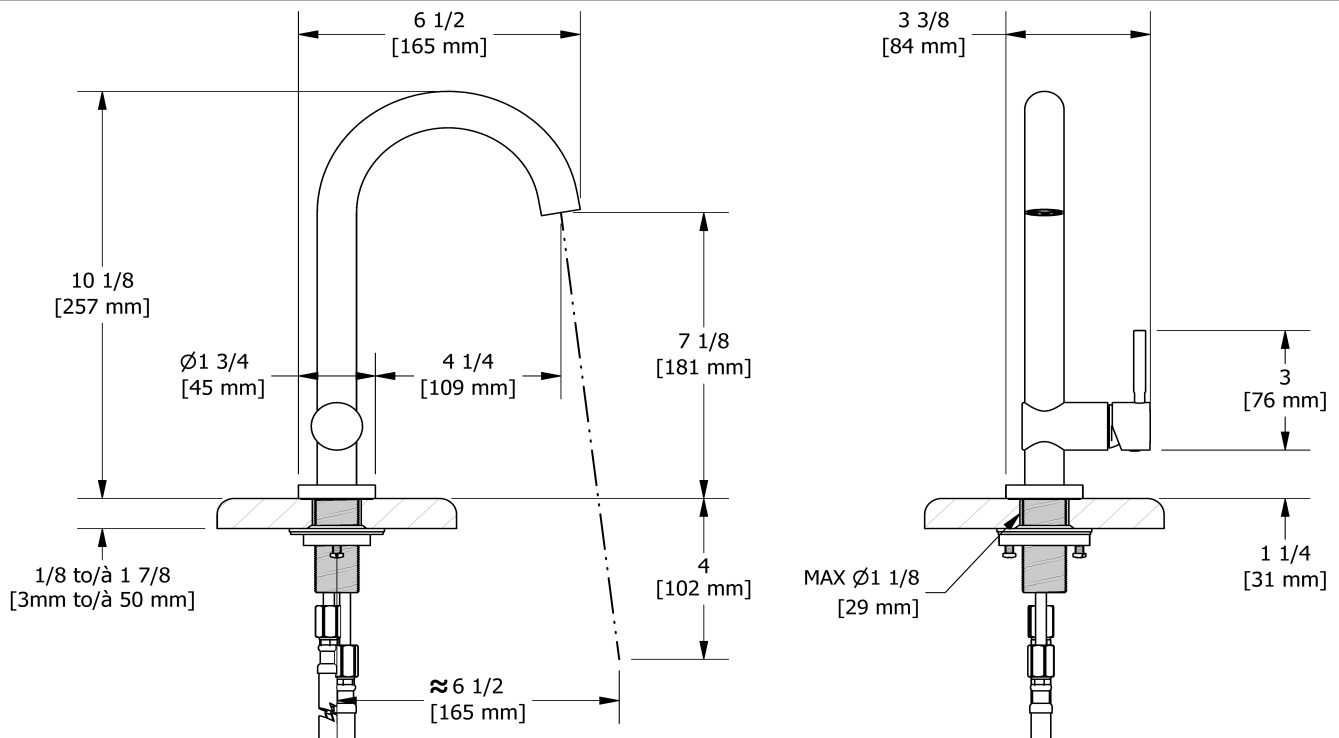

Single hole lavatory faucet without drain
RU00

Specifications

Descriptions

- 3/8" speedway compression
- Ceramic cartridge
- No drain

Available colors

- C : Chrome
- PN : Polished Nickel (PVD)

Available flows

- 5.7 L/min, 1.5 gpm (US) 60psi *
- 1.9 L/min, 0.5 gpm (US) 60psi (**RU00-05**)
- 3.7 L/min, 1 gpm (US) 60psi (**RU00-10**)

EPA certification applicable to the indicated model only

Certifications

- CSA B125.1
- NSF/ANSI standard 61 and 372
- ASME A112.18.1
- ADA