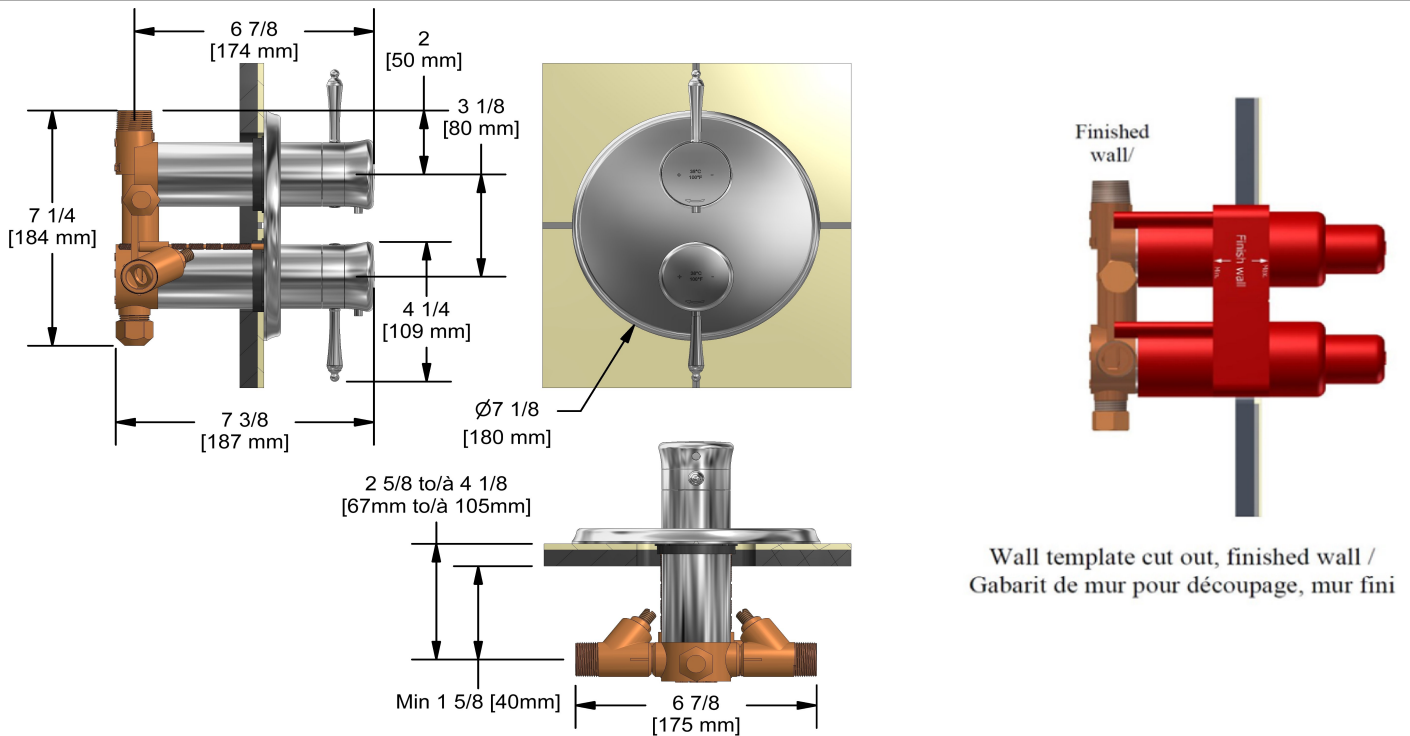

Certifications

- CSA B125.1
- ASME A112.18.1
- ASSE 1016
- CMR248 Approval
- ADA

Sizes, models and finishes may differ from those presented.

Warranty

This **Riobel Inc.** product you have purchased carries a Limited Lifetime Warranty on the chrome, PVD finish, blacks and all working parts and is guaranteed from the initial purchase date against all manufacturing defects. All other finishes, including plastic components, are guaranteed for one year. All electric and/or electronic parts are covered by a 5-year limited warranty.

Customer Service

Ontario, West Canada : 888-287-5354 Quebec, Maritimes, United States : 866-473-8442