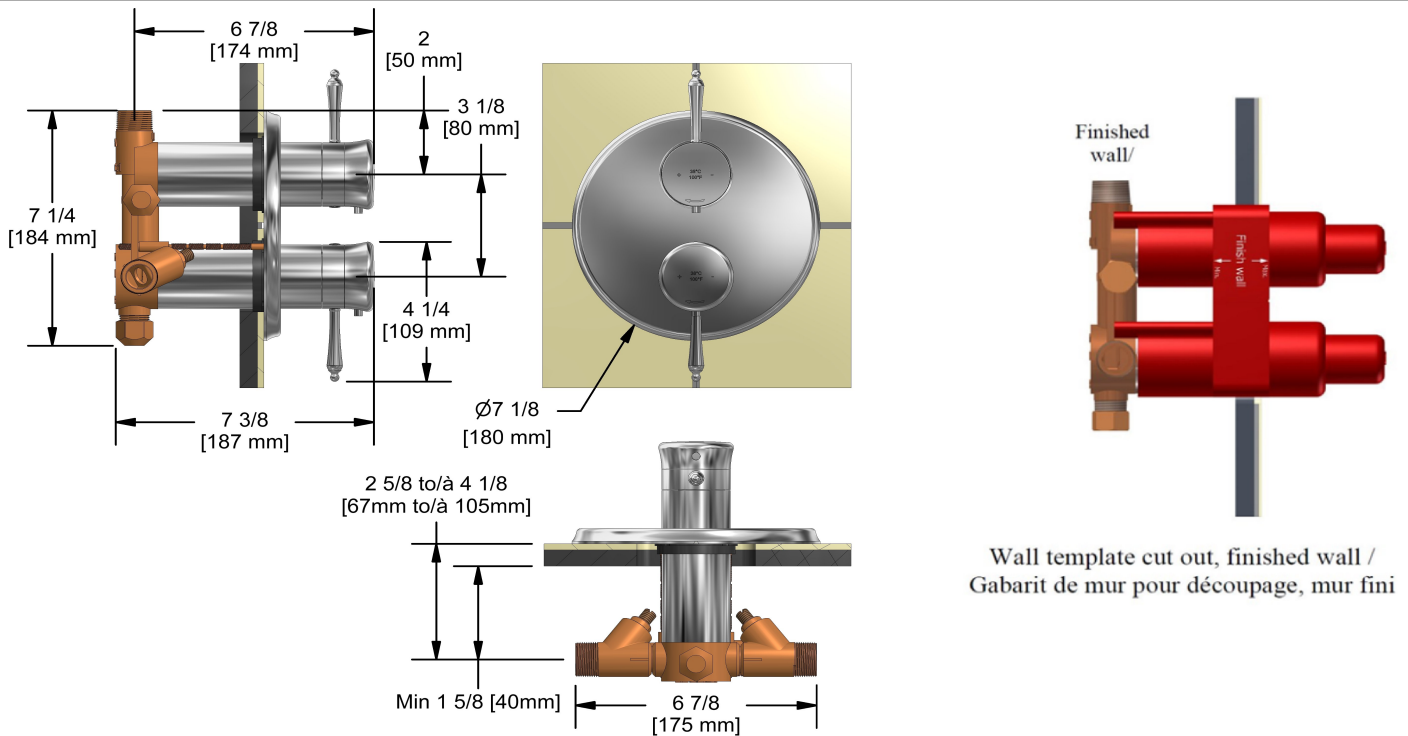

Certifications

- CSA B125.1
- ASME A112.18.1
- ASSE 1016
- CMR248 Approval
- ADA

Sizes, models and finishes may differ from those presented.

Warranty

This **Riobel Inc.** product you have purchased carries a Limited Lifetime Warranty on the chrome, PVD finish, blacks and all working parts and is guaranteed from the initial purchase date against all manufacturing defects. All other finishes, including plastic components, are guaranteed for one year. All electric and/or electronic parts are covered by a 5-year limited warranty.

Customer Service

Ontario, West Canada : 888-287-5354 Quebec, Maritimes, United States : 866-473-8442