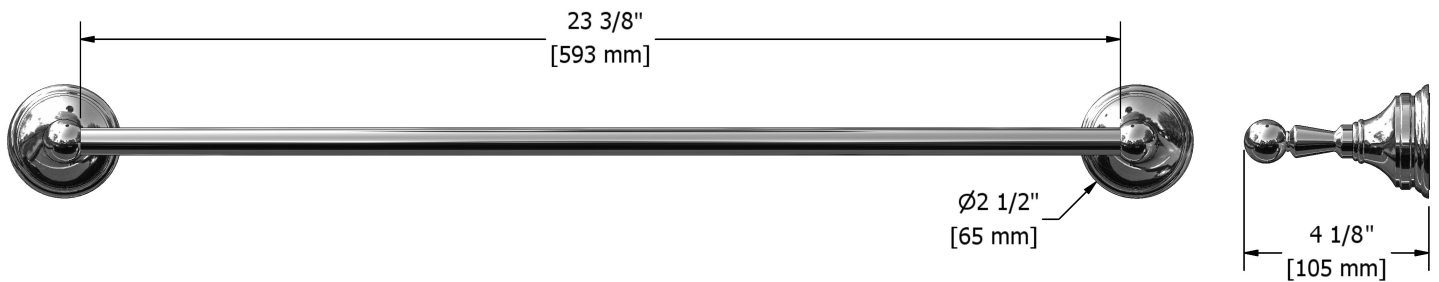

60 cm (24") towel bar
RT5

Specifications

Descriptions

- May be cut to desired length
- 4 anchor points

Available colors

- C : Chrome
- BN : Brushed Nickel (PVD)
- PN : Polished Nickel (PVD)

Sizes, models and finishes may differ from thoses presented.