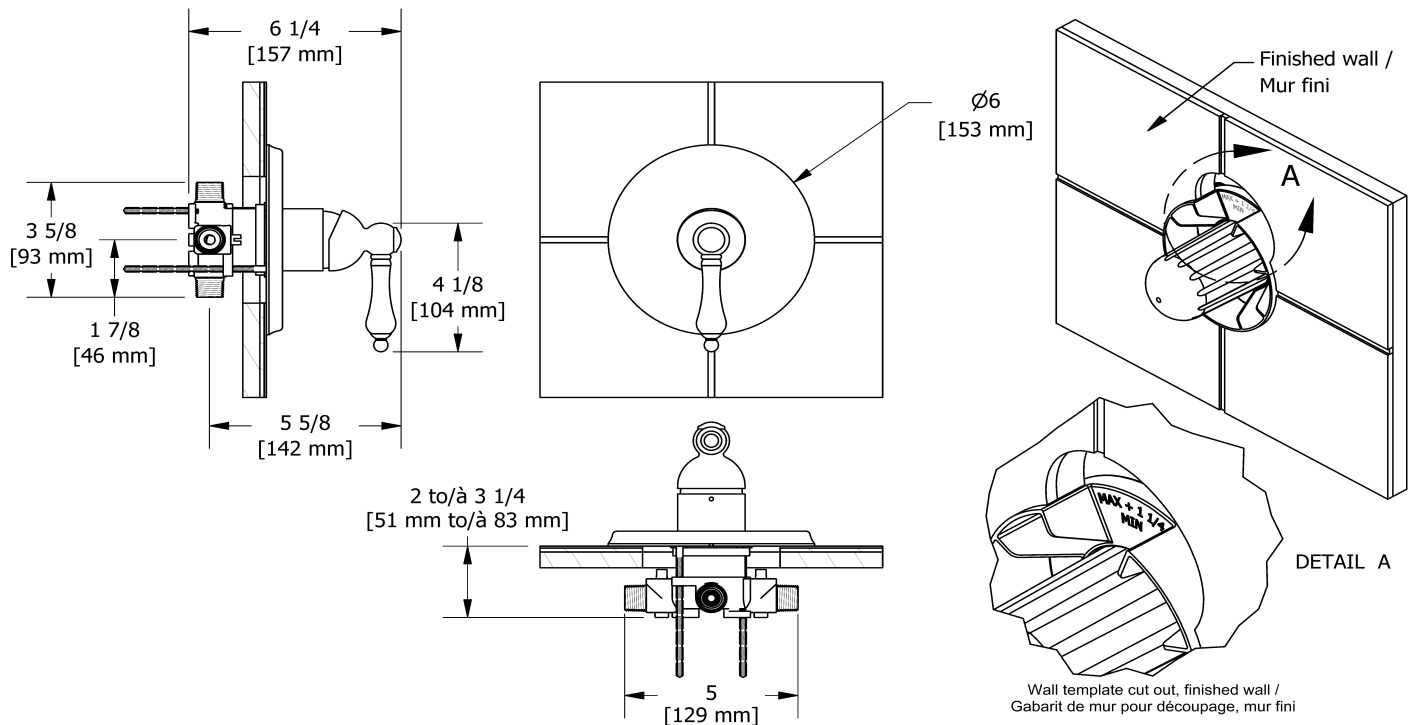

Sizes, models and finishes may differ from those presented.

Warranty

This **Riobel Inc.** product you have purchased carries a **Limited Lifetime Warranty** on the chrome, PVD finish, blacks and all working parts and is guaranteed from the initial purchase date against all **manufacturing defects**. All other finishes, including plastic components, are guaranteed for one year. All electric and/or electronic parts are covered by a 5-year limited warranty.

Customer Service

Ontario, West Canada : 888-287-5354 Quebec, Maritimes, United States : 866-473-8442