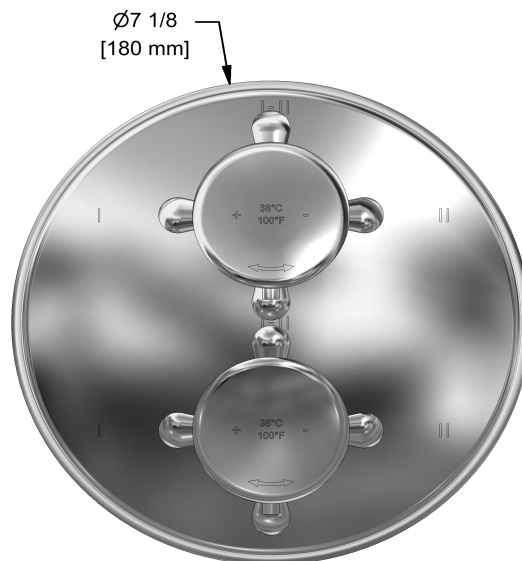

Sizes, models and finishes may differ from those presented.

Warranty

This **Riobel Inc.** product you have purchased carries a Limited Lifetime Warranty on the chrome, PVD finish, blacks and all working parts and is guaranteed from the initial purchase date against all manufacturing defects. All other finishes, including plastic components, are guaranteed for one year. All electric and/or electronic parts are covered by a 5-year limited warranty.

Customer Service

Ontario, West Canada : 888-287-5354 Quebec, Maritimes, United States : 866-473-8442

2020.06.12