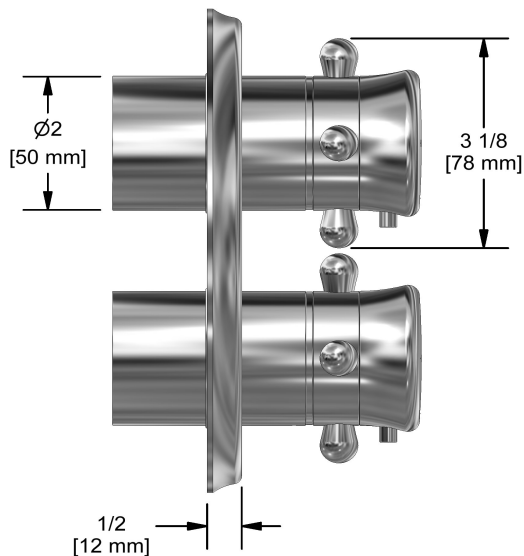

Sizes, models and finishes may differ from those presented.

Warranty

This **Riobel Inc.** product you have purchased carries a Limited Lifetime Warranty on the chrome, PVD finish, blacks and all working parts and is guaranteed from the initial purchase date against all manufacturing defects. All other finishes, including plastic components, are guaranteed for one year. All electric and/or electronic parts are covered by a 5-year limited warranty.

Customer Service

Ontario, West Canada : 888-287-5354 Quebec, Maritimes, United States : 866-473-8442

2020.06.12