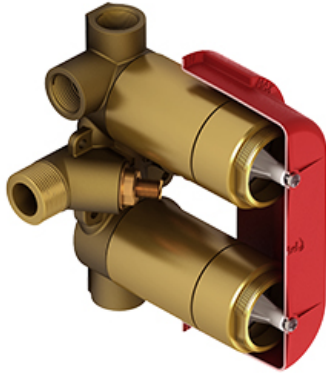

4-way Type T/P 3/4" coaxial complete valve
RT46+

Specifications

Composition

- TRT46+C - 4-way Type T/P coaxial valve trim
- R46 - 4-way Type T/P 3/4" coaxial valve rough

Available colors

- C : Chrome
- BN : Brushed Nickel (PVD)
- PN : Polished Nickel (PVD)

Customer Service

Ontario, West Canada : 888-287-5354 Quebec, Maritimes, United States : 866-473-8442

2020.06.12

4-way Type T/P 3/4" coaxial valve rough
R46

Specifications

Descriptions

- Rough only
- 3/4" inlet male NPT
- Must be supplied with minimum 3/4" PEX , 3/4" EXPANSION PEX or 1/2" copper
- Four 1/2" outlets female NPT
- Service valves
- Test cap
- TXX46XX or TXX88XX trim required to complete