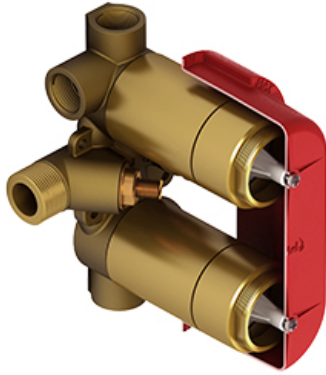

4-way Type T/P 3/4" coaxial complete valve
RT46

Specifications

Composition

- TRT46C - 4-way Type T/P coaxial valve trim
- R46 - 4-way Type T/P 3/4" coaxial valve rough

Available colors

- C : Chrome
- BN : Brushed Nickel (PVD)
- PN : Polished Nickel (PVD)

Customer Service

Ontario, West Canada : 888-287-5354 Quebec, Maritimes, United States : 866-473-8442

2020.06.12

4-way Type T/P 3/4" coaxial valve rough
R46

Specifications

Descriptions

- Rough only
- 3/4" inlet male NPT
- Must be supplied with minimum 3/4" PEX , 3/4" EXPANSION PEX or 1/2" copper
- Four 1/2" outlets female NPT
- Service valves
- Test cap
- TXX46XX or TXX88XX trim required to complete