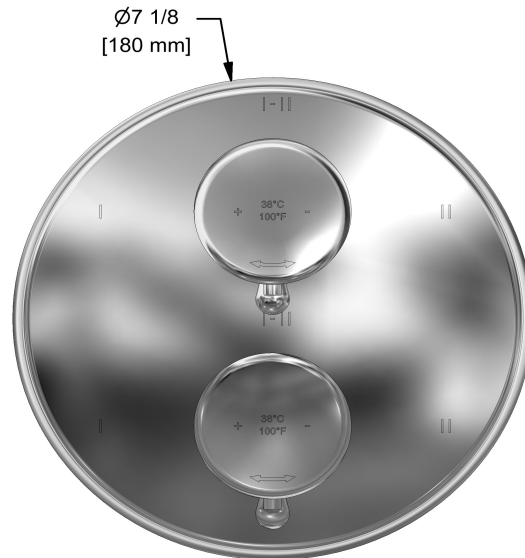

Sizes, models and finishes may differ from those presented.

Warranty

This **Riobel Inc.** product you have purchased carries a Limited Lifetime Warranty on the chrome, PVD finish, blacks and all working parts and is guaranteed from the initial purchase date against all manufacturing defects. All other finishes, including plastic components, are guaranteed for one year. All electric and/or electronic parts are covered by a 5-year limited warranty.

Customer Service

Ontario, West Canada : 888-287-5354 Quebec, Maritimes, United States : 866-473-8442

2020.06.12