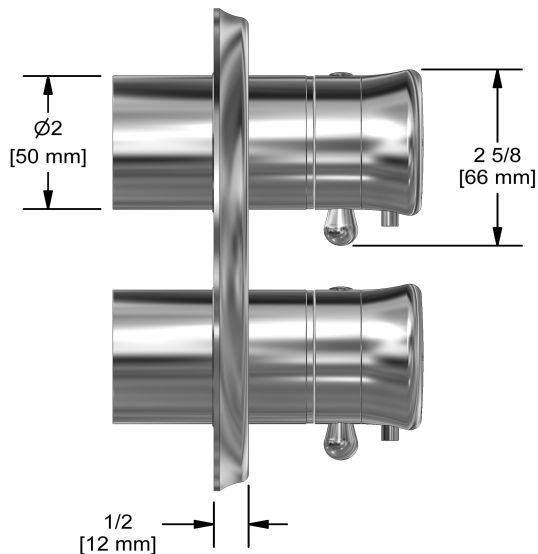

Sizes, models and finishes may differ from those presented.

Warranty

This **Riobel Inc.** product you have purchased carries a Limited Lifetime Warranty on the chrome, PVD finish, blacks and all working parts and is guaranteed from the initial purchase date against all manufacturing defects. All other finishes, including plastic components, are guaranteed for one year. All electric and/or electronic parts are covered by a 5-year limited warranty.

Customer Service

Ontario, West Canada : 888-287-5354 Quebec, Maritimes, United States : 866-473-8442

2020.06.12