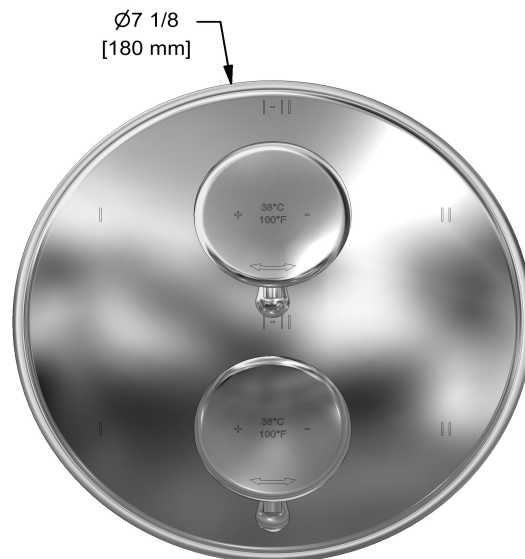

Sizes, models and finishes may differ from those presented.

Warranty

This **Riobel Inc.** product you have purchased carries a Limited Lifetime Warranty on the chrome, PVD finish, blacks and all working parts and is guaranteed from the initial purchase date against all manufacturing defects. All other finishes, including plastic components, are guaranteed for one year. All electric and/or electronic parts are covered by a 5-year limited warranty.

Customer Service

Ontario, West Canada : 888-287-5354 Quebec, Maritimes, United States : 866-473-8442

2020.06.12