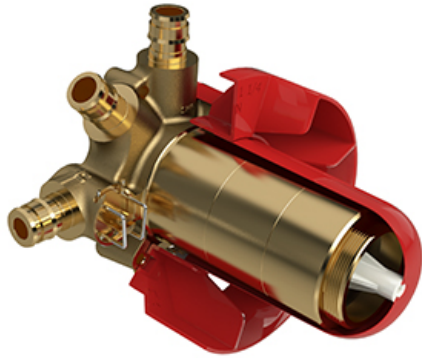

3-way Type T/P coaxial valve rough without cartridge
EXPANSION PEX
R45-EX

Specifications

Descriptions

- TXX45XX or TXX47XX trim required to complete
- Service valves
- Rough only
- Three 1/2" outlets EXPANSION PEX
- 1/2" inlet EXPANSION PEX
- Test cap

Available colors

- :

Certifications

- CSA B125.1
- ASME A112.18.1
- ASSE 1016
- CMR248 Approval

UPC®

Sizes, models and finishes may differ from those presented.

Warranty

This **Riobel Inc.** product you have purchased carries a Limited Lifetime Warranty on the chrome, PVD finish, blacks and all working parts and is guaranteed from the initial purchase date against all manufacturing defects. All other finishes, including plastic components, are guaranteed for one year. All electric and/or electronic parts are covered by a 5-year limited warranty.

Customer Service

Ontario, West Canada : 888-287-5354 Quebec, Maritimes, United States : 866-473-8442