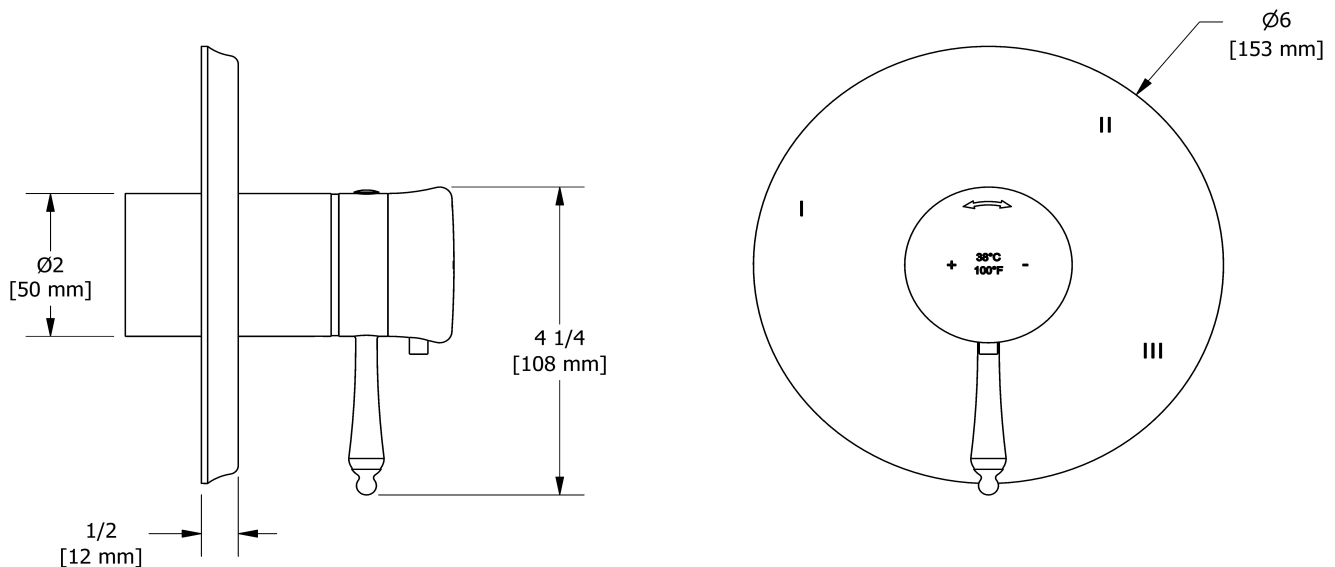

Sizes, models and finishes may differ from those presented.

Warranty

This **Riobel Inc.** product you have purchased carries a Limited Lifetime Warranty on the chrome, PVD finish, blacks and all working parts and is guaranteed from the initial purchase date against all manufacturing defects. All other finishes, including plastic components, are guaranteed for one year. All electric and/or electronic parts are covered by a 5-year limited warranty.

Customer Service

Ontario, West Canada : 888-287-5354 Quebec, Maritimes, United States : 866-473-8442