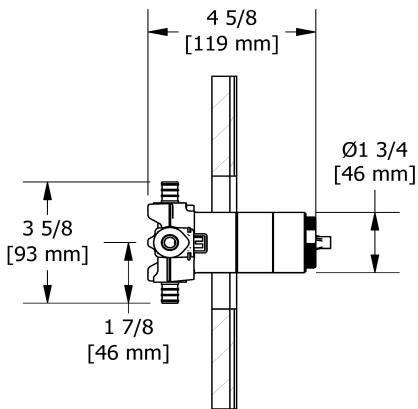

Certifications

- CSA B125.1
- ASME A112.18.1
- ASSE 1016
- CMR248 Approval

UPC®