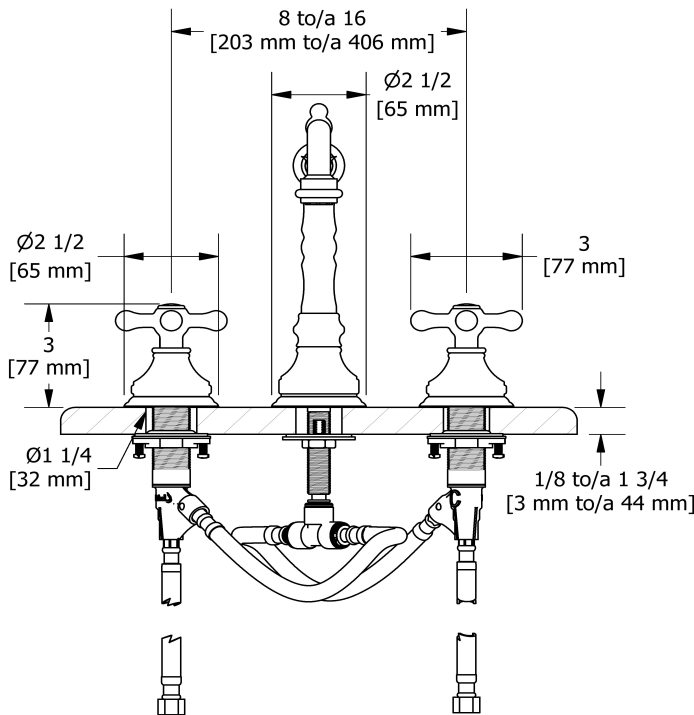

Certifications

- NSF/ANSI standard 61 and 372
- ASME A112.18.1
- CMR248 Approval
- ADA