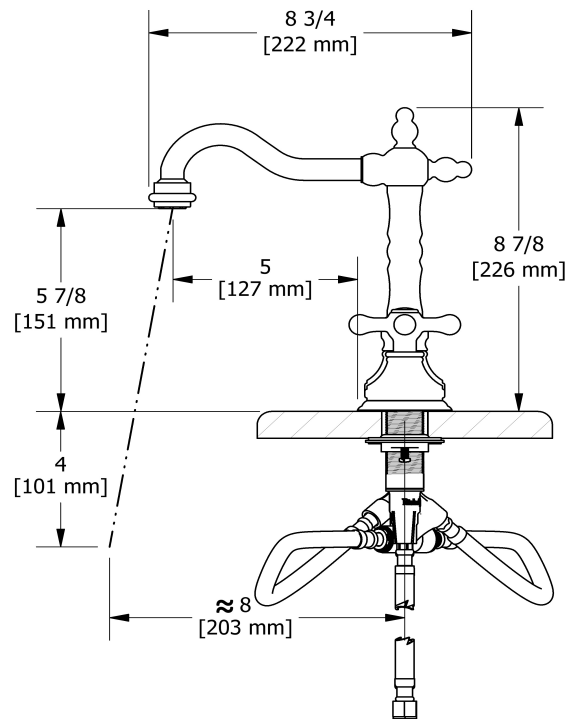

Certifications

- NSF/ANSI standard 61 and 372
- ASME A112.18.1
- CMR248 Approval
- ADA