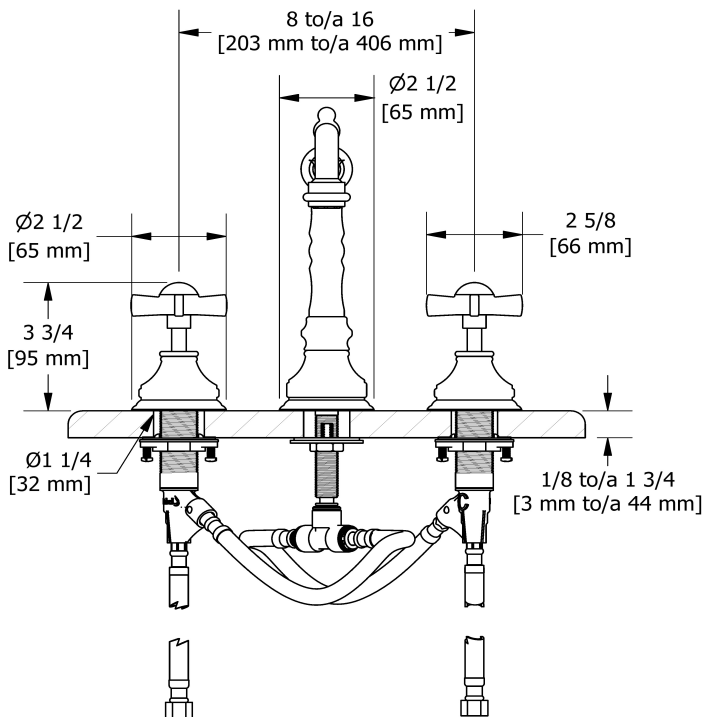

8" lavatory faucet
RT08X

Specifications

Descriptions

- Ceramic cartridge
- Push drain
- 3/8" speedway compression

Available colors

- C : Chrome
- BN : Brushed Nickel (PVD)
- PN : Polished Nickel (PVD)

Available flows

- 5.7 L/min, 1.5 gpm (US) 60psi *
- 1.9 L/min, 0.5 gpm (US) 60psi (**RT08X-05**)
- 3.7 L/min, 1 gpm (US) 60psi (**RT08X-10**)

EPA certification applicable to the indicated model only

Certifications

- CSA B125.1
- NSF/ANSI standard 61 and 372
- ASME A112.18.1
- CMR248 Approval
- ADA