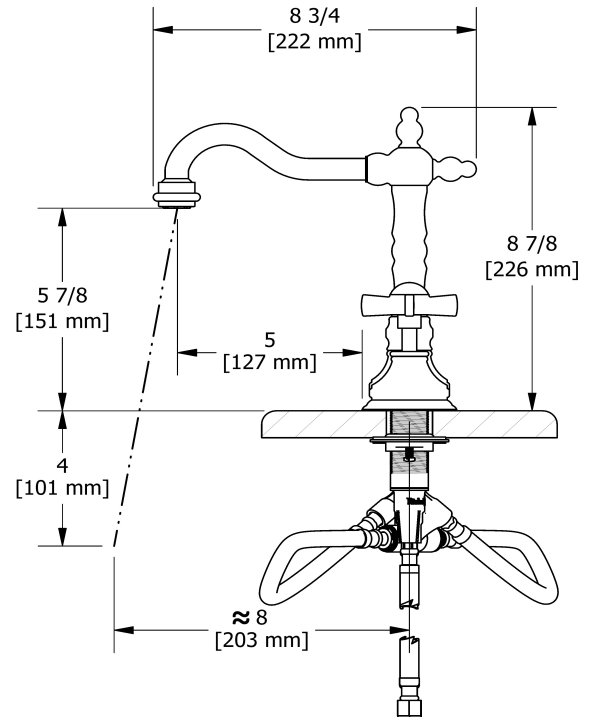

8" lavatory faucet
RT08X

Specifications

Descriptions

- Ceramic cartridge
- Push drain
- 3/8" speedway compression

Available colors

- C : Chrome
- BN : Brushed Nickel (PVD)
- PN : Polished Nickel (PVD)

Available flows

- 5.7 L/min, 1.5 gpm (US) 60psi *
- 1.9 L/min, 0.5 gpm (US) 60psi (**RT08X-05**)
- 3.7 L/min, 1 gpm (US) 60psi (**RT08X-10**)

EPA certification applicable to the indicated model only

Certifications

- CSA B125.1
- NSF/ANSI standard 61 and 372
- ASME A112.18.1
- CMR248 Approval
- ADA