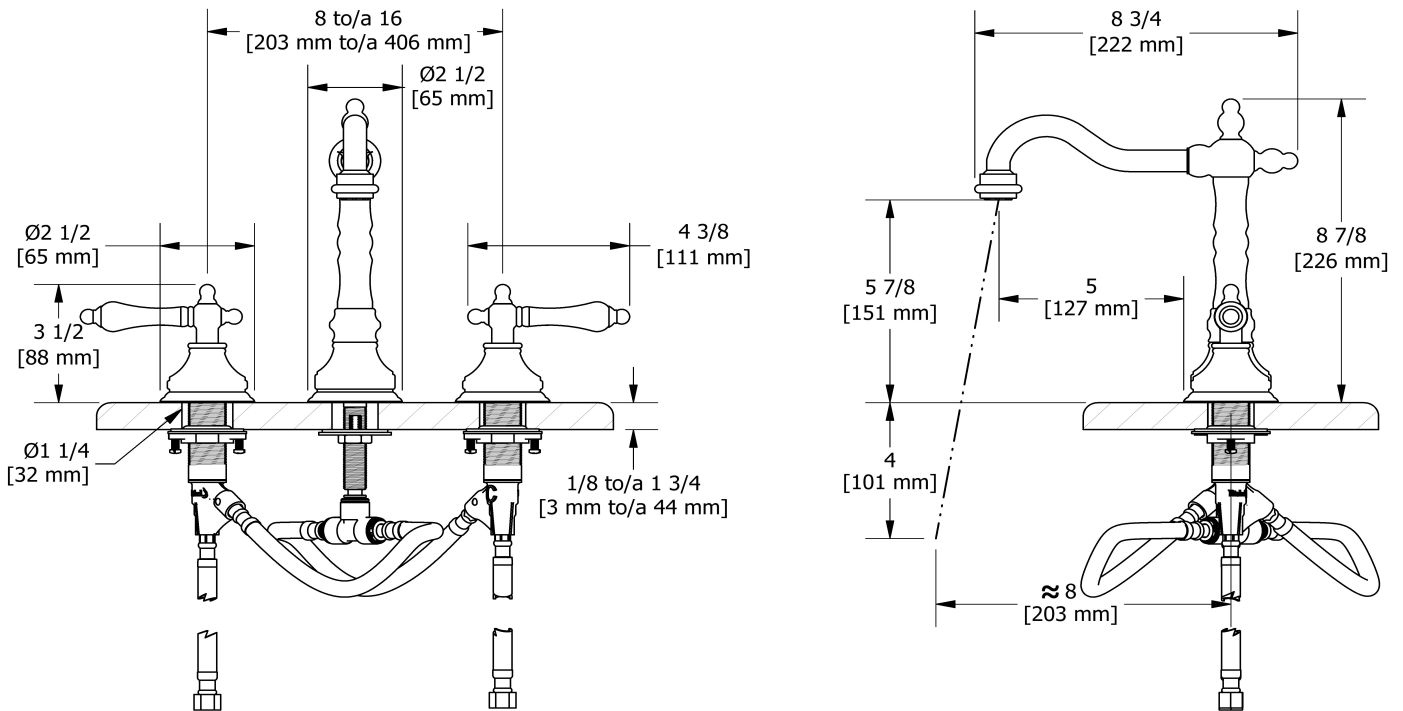

8" lavatory faucet
RT08L

Specifications

Descriptions

- Ceramic cartridge
- Push drain
- 3/8" speedway compression

Available colors

- C : Chrome
- BN : Brushed Nickel (PVD)
- PN : Polished Nickel (PVD)

Available flows

- 5.7 L/min, 1.5 gpm (US) 60psi *
- 1.9 L/min, 0.5 gpm (US) 60psi (**RT08L-05**)
- 3.7 L/min, 1 gpm (US) 60psi (**RT08L-10**)

EPA certification applicable to the indicated model only

Certifications

- CSA B125.1
- NSF/ANSI standard 61 and 372
- ASME A112.18.1
- CMR248 Approval
- ADA