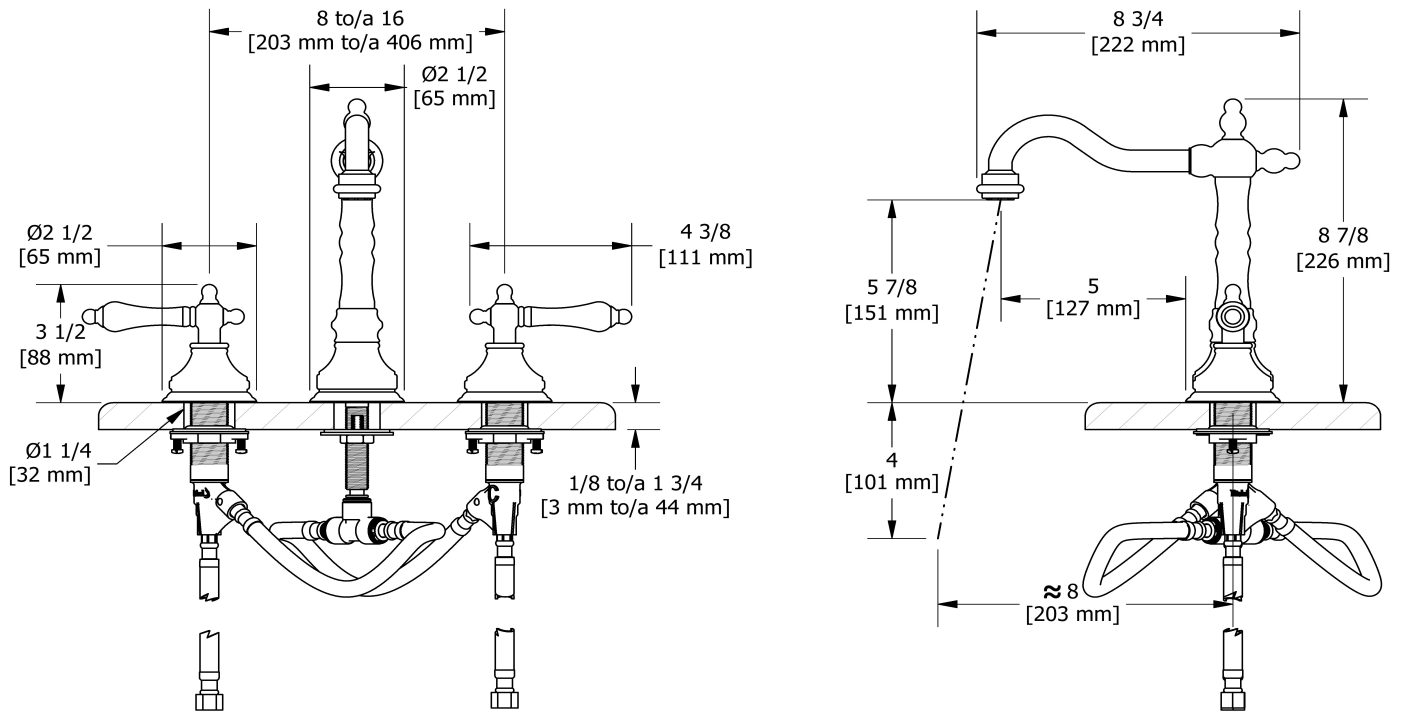

8" lavatory faucet
RT08L

Specifications

Descriptions

- Ceramic cartridge
- Push drain
- 3/8" speedway compression

Available colors

- C : Chrome
- BN : Brushed Nickel (PVD)
- PN : Polished Nickel (PVD)

Available flows

- 5.7 L/min, 1.5 gpm (US) 60psi *
- 1.9 L/min, 0.5 gpm (US) 60psi (**RT08L-05**)
- 3.7 L/min, 1 gpm (US) 60psi (**RT08L-10**)

EPA certification applicable to the indicated model only

Certifications

- CSA B125.1
- NSF/ANSI standard 61 and 372
- ASME A112.18.1
- CMR248 Approval
- ADA