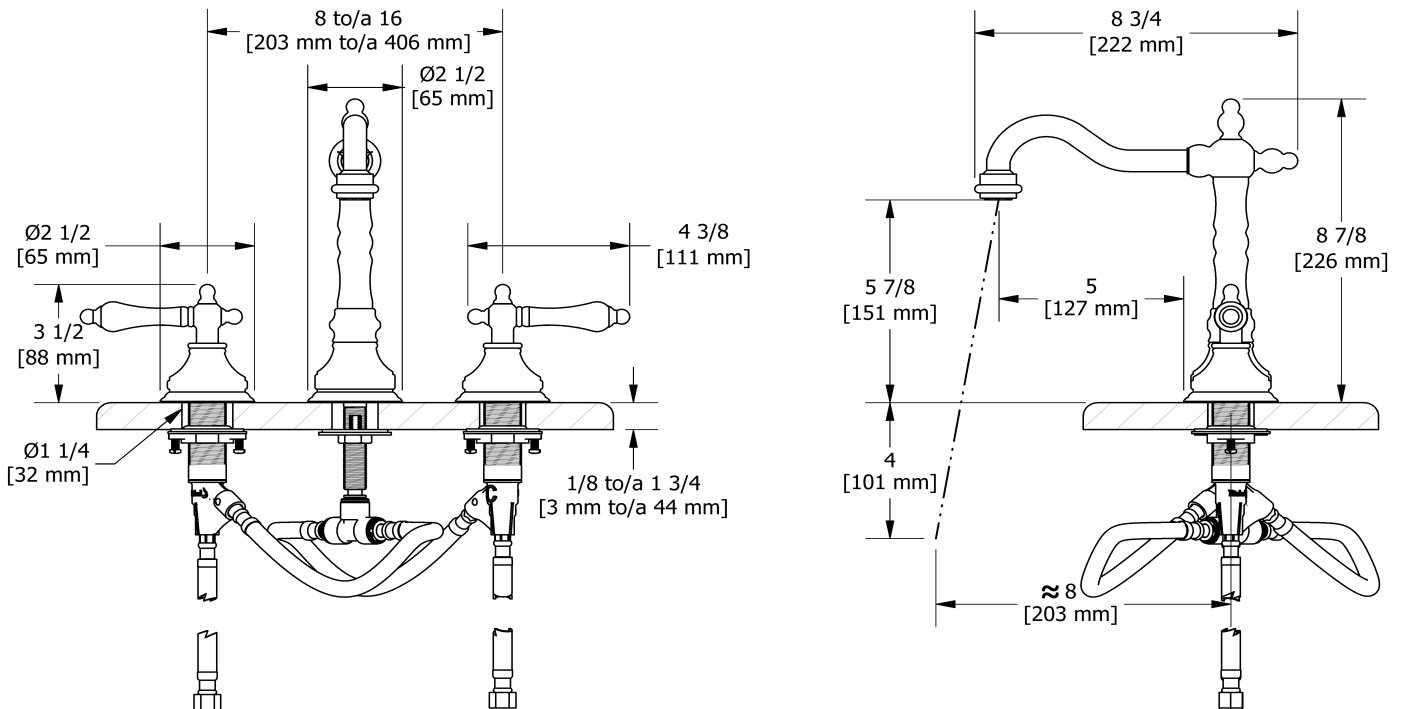

8" lavatory faucet
RT08L

Specifications

Descriptions

- Ceramic cartridge
- Push drain
- 3/8" speedway compression

Available colors

- C : Chrome
- BN : Brushed Nickel (PVD)
- PN : Polished Nickel (PVD)

Available flows

- 5.7 L/min, 1.5 gpm (US) 60psi *
- 1.9 L/min, 0.5 gpm (US) 60psi (**RT08L-05**)
- 3.7 L/min, 1 gpm (US) 60psi (**RT08L-10**)

EPA certification applicable to the indicated model only

Certifications

- CSA B125.1
- NSF/ANSI standard 61 and 372
- ASME A112.18.1
- CMR248 Approval
- ADA