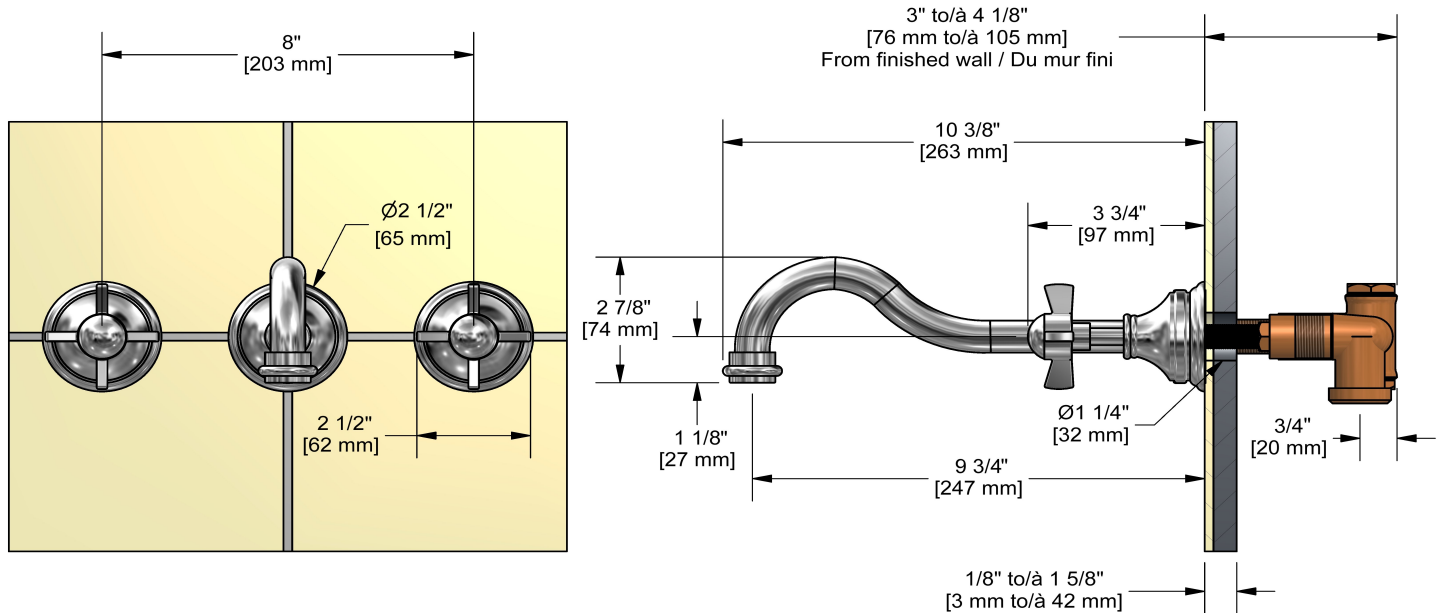

Certifications

- CSA B125.1
- NSF/ANSI standard 61 and 372
- ASME A112.18.1
- CMR248 Approval
- ADA