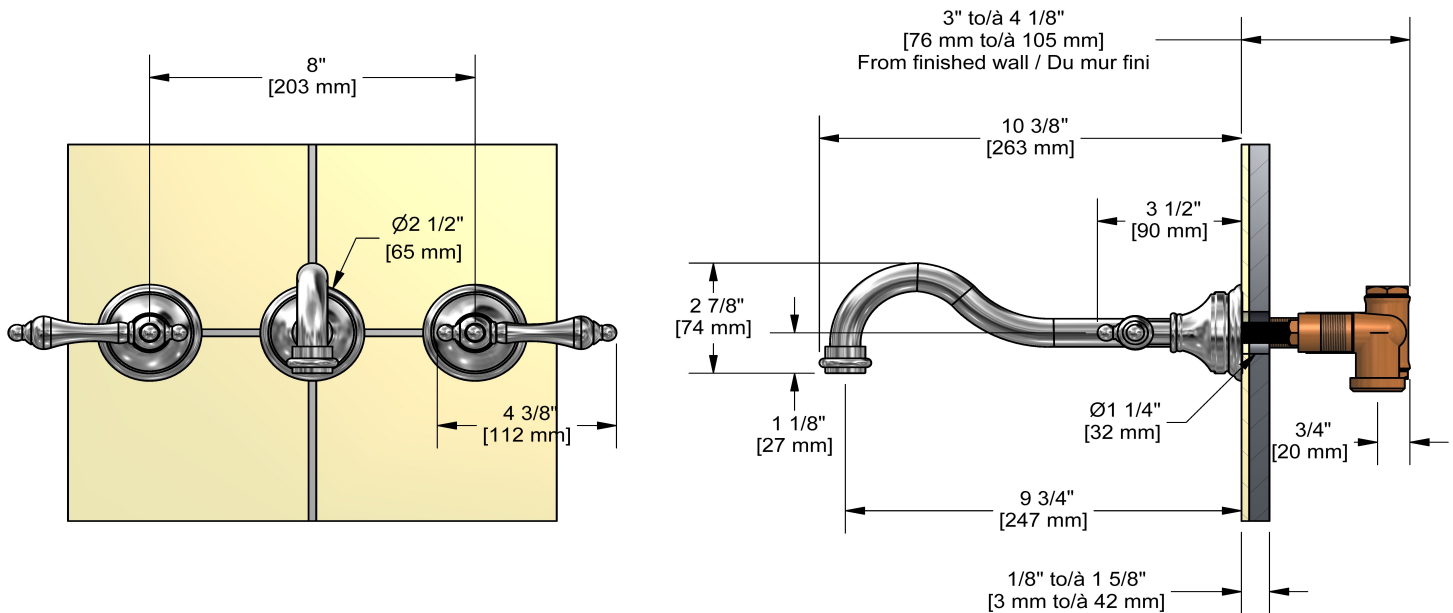

Certifications

- CSA B125.1
- NSF/ANSI standard 61 and 372
- ASME A112.18.1
- CMR248 Approval
- ADA