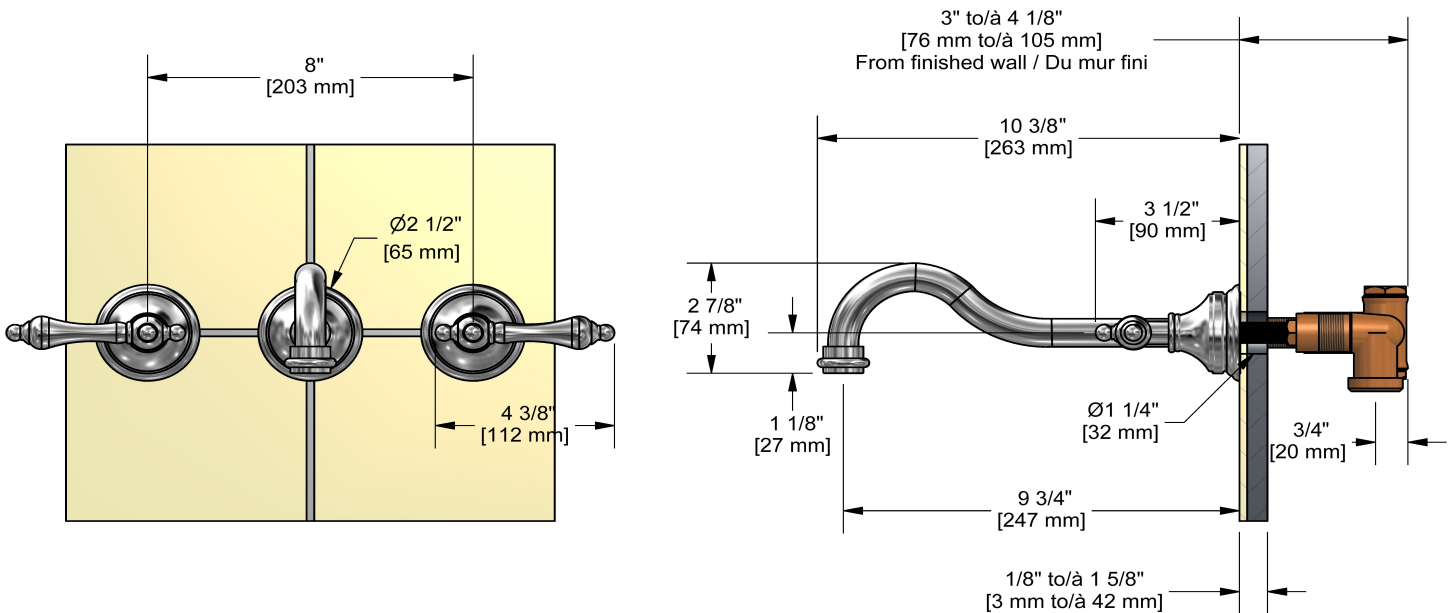

Certifications

- CSA B125.1
- NSF/ANSI standard 61 and 372
- ASME A112.18.1
- CMR248 Approval
- ADA