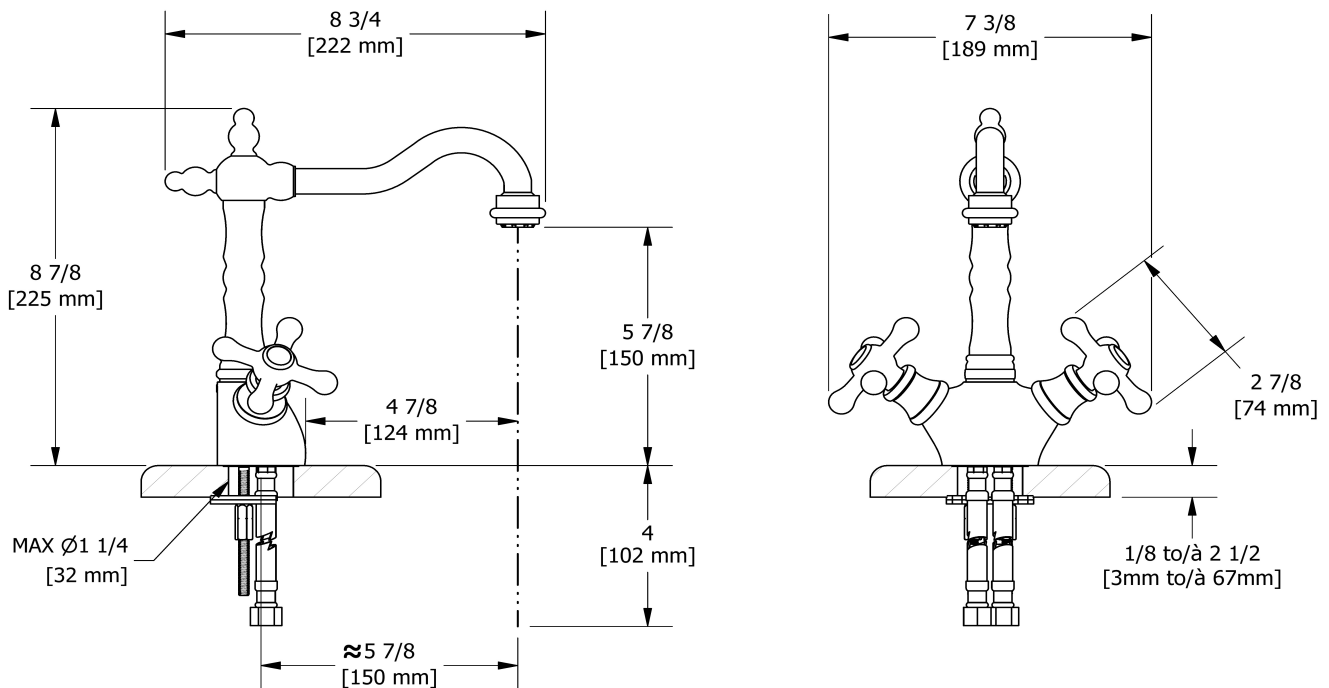

Certifications

- CSA B125.1
- NSF/ANSI standard 61 and 372
- ASME A112.18.1
- CMR248 Approval
- ADA