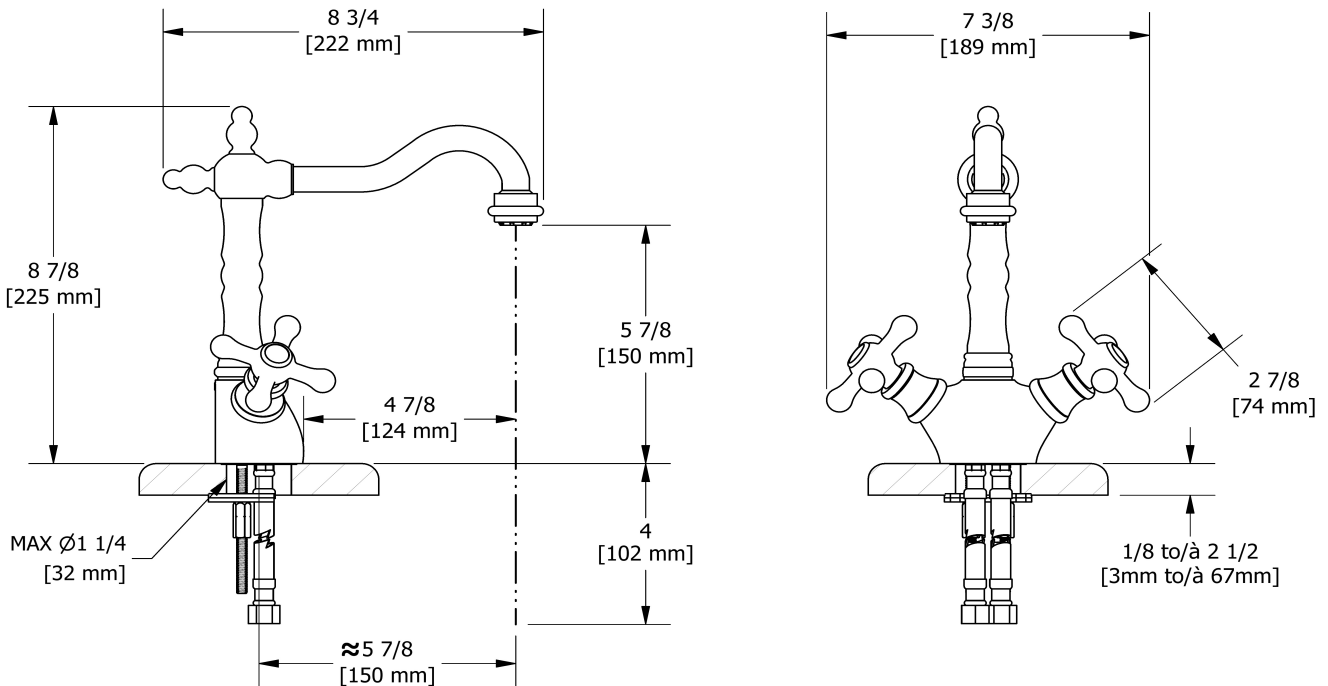

Certifications

- CSA B125.1
- NSF/ANSI standard 61 and 372
- ASME A112.18.1
- CMR248 Approval
- ADA