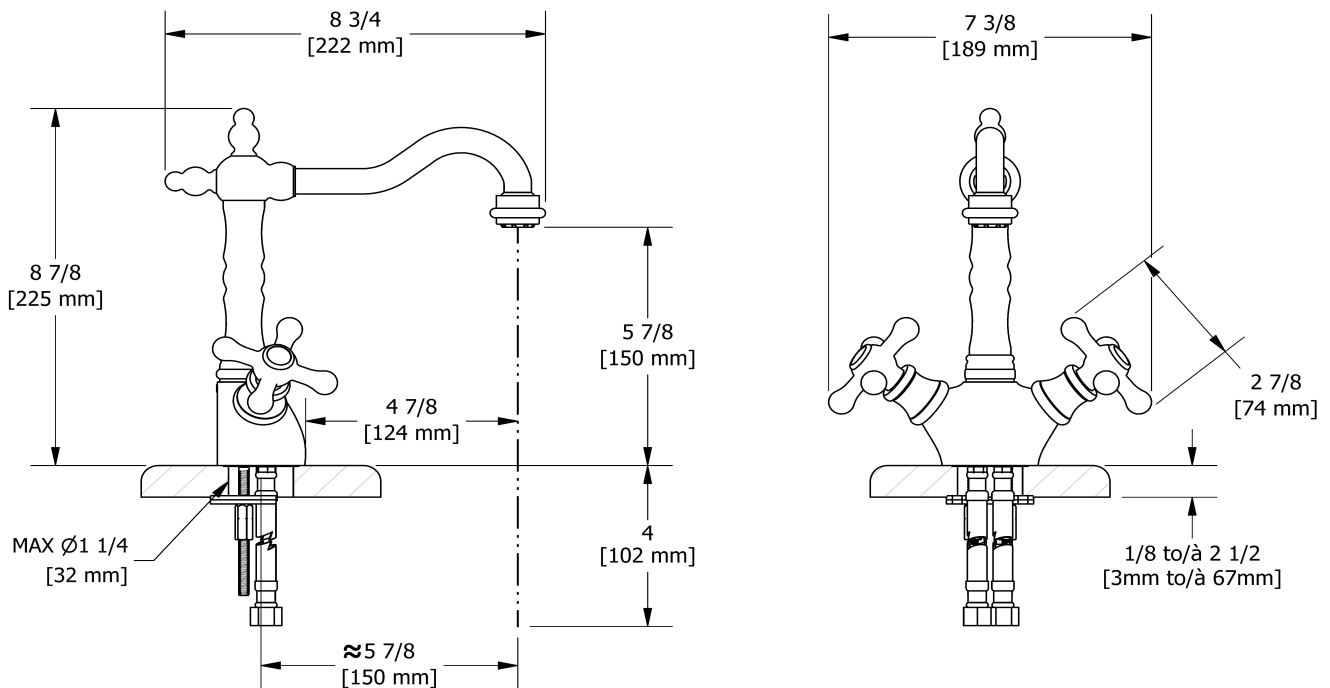

Certifications

- CSA B125.1
- NSF/ANSI standard 61 and 372
- ASME A112.18.1
- CMR248 Approval
- ADA