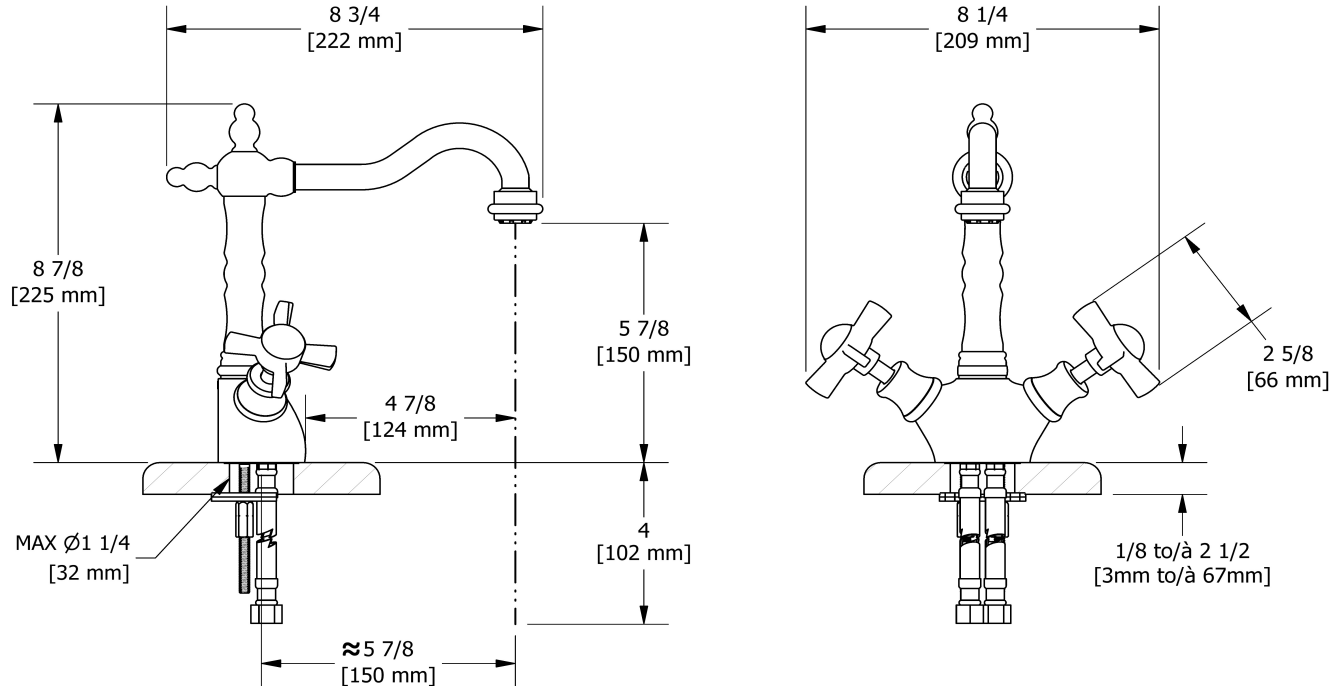

Certifications

- CSA B125.1
- NSF/ANSI standard 61 and 372
- ASME A112.18.1
- CMR248 Approval
- ADA