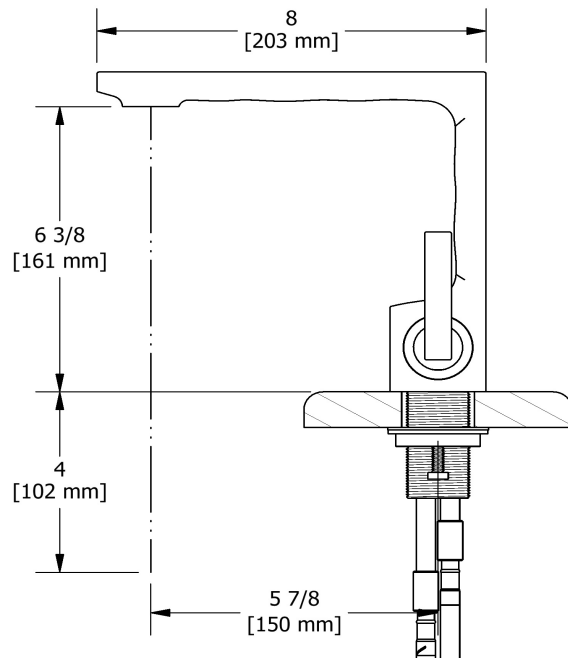

Sizes, models and finishes may differ from those presented.

Warranty

This **Riobel Inc.** product you have purchased carries a Limited Lifetime Warranty on the chrome, PVD finish, blacks and all working parts and is guaranteed from the initial purchase date against all manufacturing defects. All other finishes, including plastic components, are guaranteed for one year. All electric and/or electronic parts are covered by a 5-year limited warranty.

Customer Service

Ontario, West Canada : 888-287-5354 Quebec, Maritimes, United States : 866-473-8442