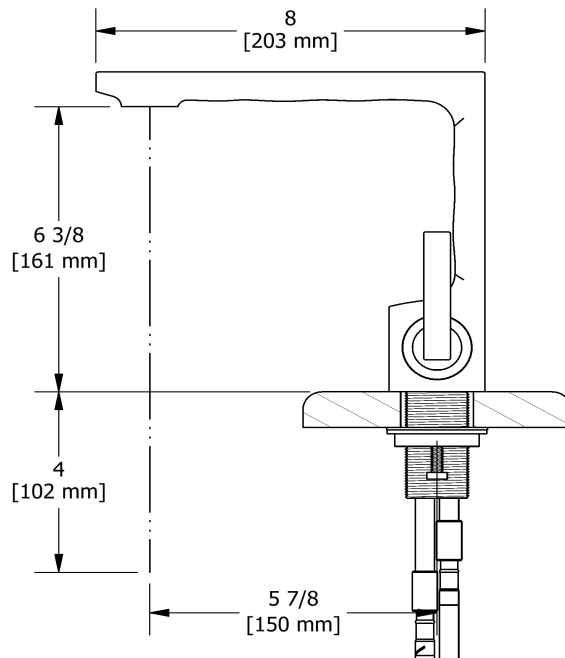

Sizes, models and finishes may differ from those presented.

Warranty

This **Riobel Inc.** product you have purchased carries a Limited Lifetime Warranty on the chrome, PVD finish, blacks and all working parts and is guaranteed from the initial purchase date against all manufacturing defects. All other finishes, including plastic components, are guaranteed for one year. All electric and/or electronic parts are covered by a 5-year limited warranty.

Customer Service

Ontario, West Canada : 888-287-5354 Quebec, Maritimes, United States : 866-473-8442