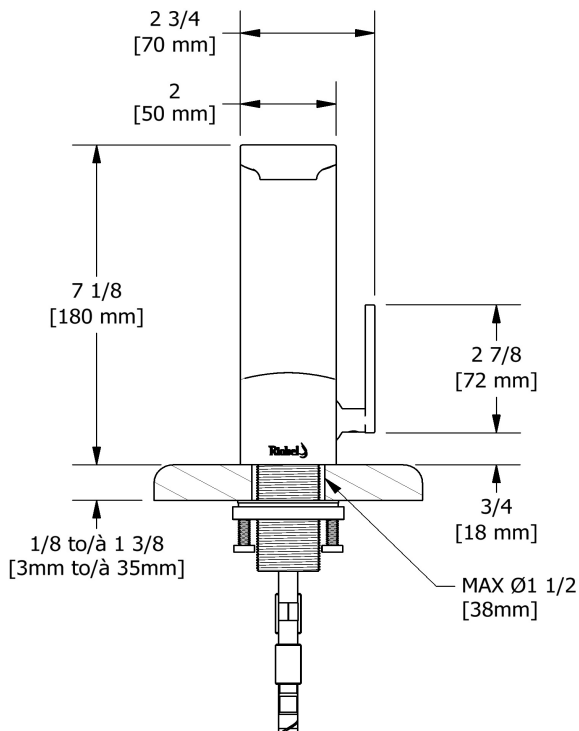

Sizes, models and finishes may differ from those presented.

Warranty

This **Riobel Inc.** product you have purchased carries a Limited Lifetime Warranty on the chrome, PVD finish, blacks and all working parts and is guaranteed from the initial purchase date against all manufacturing defects. All other finishes, including plastic components, are guaranteed for one year. All electric and/or electronic parts are covered by a 5-year limited warranty.

Customer Service

Ontario, West Canada : 888-287-5354 Quebec, Maritimes, United States : 866-473-8442