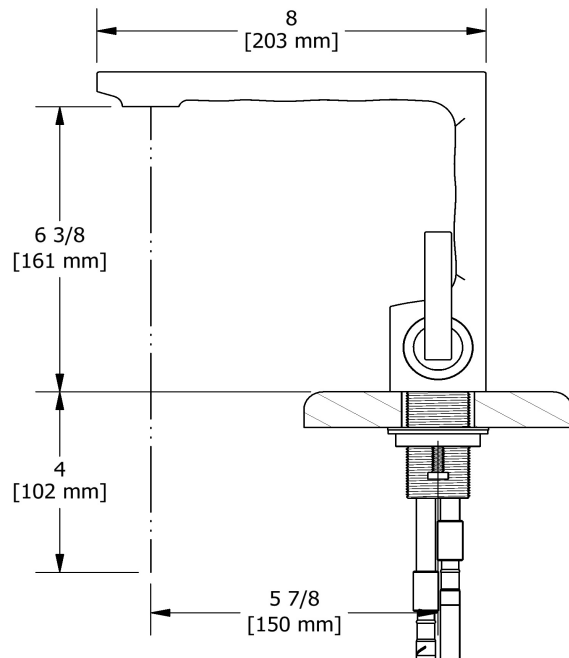

Sizes, models and finishes may differ from those presented.

Warranty

This **Riobel Inc.** product you have purchased carries a Limited Lifetime Warranty on the chrome, PVD finish, blacks and all working parts and is guaranteed from the initial purchase date against all manufacturing defects. All other finishes, including plastic components, are guaranteed for one year. All electric and/or electronic parts are covered by a 5-year limited warranty.

Customer Service

Ontario, West Canada : 888-287-5354 Quebec, Maritimes, United States : 866-473-8442