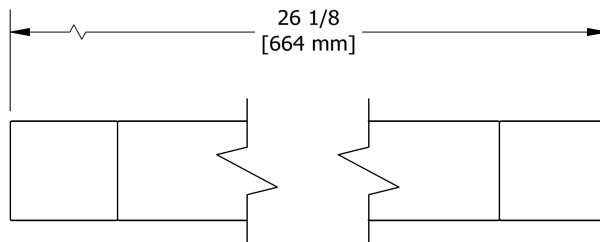

60 cm (24") towel bar
RF5

Specifications

Description

- 4 anchor points

Sizes, models and finishes may differ from those presented.

Warranty

This **Riobel Inc.** product you have purchased carries a Limited Lifetime Warranty on the chrome, PVD finish, blacks and all working parts and is guaranteed from the initial purchase date against all manufacturing defects. All other finishes, including plastic components, are guaranteed for one year. All electric and/or electronic parts are covered by a 5-year limited warranty.