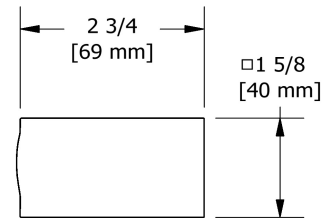

60 cm (24") towel bar
RF5

Specifications

Description

- 4 anchor points

Sizes, models and finishes may differ from those presented.

Warranty

This **Riobel Inc.** product you have purchased carries a Limited Lifetime Warranty on the chrome, PVD finish, blacks and all working parts and is guaranteed from the initial purchase date against all manufacturing defects. All other finishes, including plastic components, are guaranteed for one year. All electric and/or electronic parts are covered by a 5-year limited warranty.