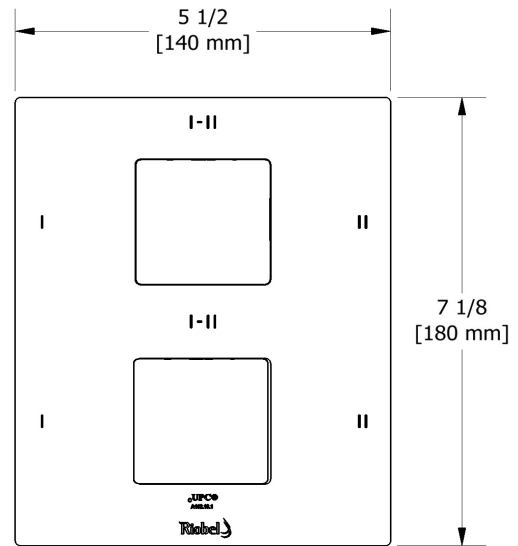

Sizes, models and finishes may differ from those presented.

Warranty

This **Riobel Inc.** product you have purchased carries a Limited Lifetime Warranty on the chrome, PVD finish, blacks and all working parts and is guaranteed from the initial purchase date against all manufacturing defects. All other finishes, including plastic components, are guaranteed for one year. All electric and/or electronic parts are covered by a 5-year limited warranty.

Customer Service

Ontario, West Canada : 888-287-5354 Quebec, Maritimes, United States : 866-473-8442

2020.10.29