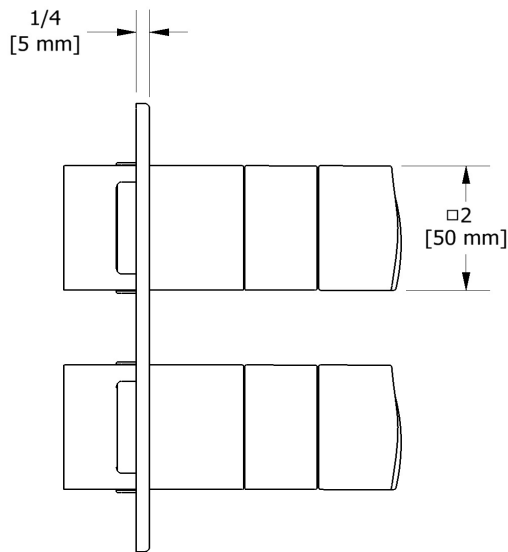

Sizes, models and finishes may differ from those presented.

Warranty

This **Riobel Inc.** product you have purchased carries a Limited Lifetime Warranty on the chrome, PVD finish, blacks and all working parts and is guaranteed from the initial purchase date against all manufacturing defects. All other finishes, including plastic components, are guaranteed for one year. All electric and/or electronic parts are covered by a 5-year limited warranty.

Customer Service

Ontario, West Canada : 888-287-5354 Quebec, Maritimes, United States : 866-473-8442

2020.10.29