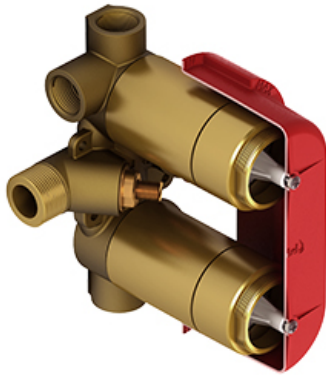

4-way Type T/P ¾" coaxial complete valve
RF46

Specifications

Composition

- TRF46C - 4-way Type T/P coaxial valve trim
- R46 - 4-way Type T/P ¾" coaxial valve rough

Available flows

- 38 L/min, 10 gpm (US) 60psi
- 38 L/min, 10 gpm (US) 60psi
- Type TP - For use with shower heads rated at 7L/min (1.8 gpm) or higher

Customer Service

Ontario, West Canada : 888-287-5354 Quebec, Maritimes, United States : 866-473-8442

2020.10.29

4-way Type T/P 3/4" coaxial valve rough
R46

Specifications

Descriptions

- Rough only
- 3/4" inlet male NPT
- Must be supplied with minimum 3/4" PEX , 3/4" EXPANSION PEX or 1/2" copper
- Four 1/2" outlets female NPT
- Service valves
- Test cap
- TXX46XX or TXX88XX trim required to complete