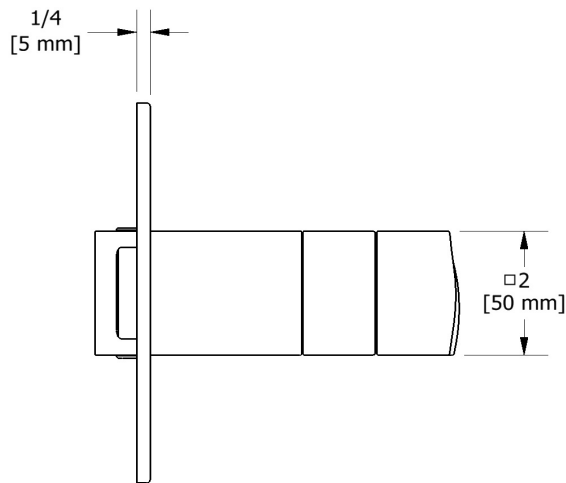

Sizes, models and finishes may differ from those presented.

Warranty

This **Riobel Inc.** product you have purchased carries a Limited Lifetime Warranty on the chrome, PVD finish, blacks and all working parts and is guaranteed from the initial purchase date against all manufacturing defects. All other finishes, including plastic components, are guaranteed for one year. All electric and/or electronic parts are covered by a 5-year limited warranty.

Customer Service

Ontario, West Canada : 888-287-5354 Quebec, Maritimes, United States : 866-473-8442

2020.10.29