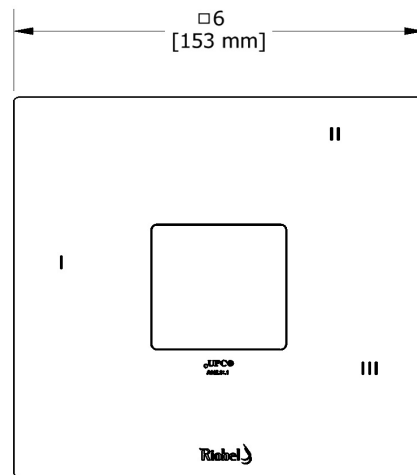

- 6 positions (OFF, 1, 1 and 2, 2, 2 and 3, 3) share
- R45, R45-SPEX or R45-EX rough required to complete
- Thermostatic/pressure balance coaxial cartridge with check valves
- Trim only

Certifications

- CSA B125.1
- ASME A112.18.1
- ASSE 1016