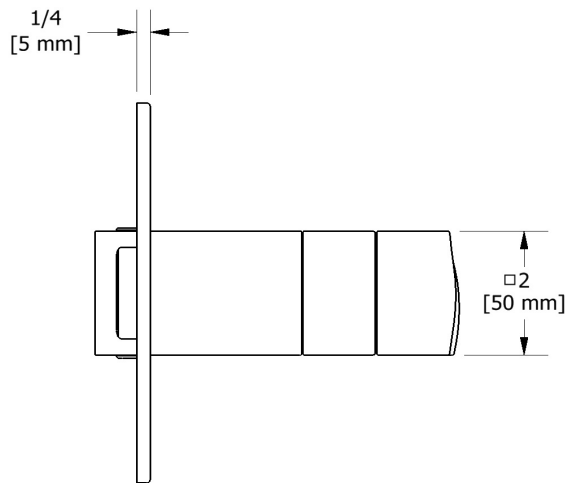

3-way Type T/P coaxial complete valve PEX
RF45-SPEX

UPC®

Specifications

Composition

- TRF45C - 3-way Type T/P coaxial valve trim
- R45-SPEX - 3-way Type T/P coaxial valve rough without cartridge PEX

Available flows

- 24 L/min, 6.3 gpm (US) 60psi
- Type TP - For use with shower heads rated at 7L/min (1.8 gpm) or higher

Certifications

- ASME A112.18.1
- ASSE 1016

Sizes, models and finishes may differ from those presented.