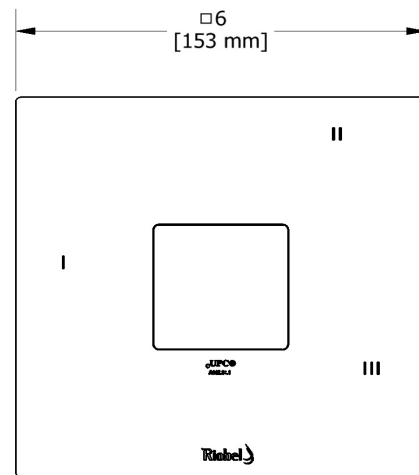

Sizes, models and finishes may differ from those presented.

Warranty

This **Riobel Inc.** product you have purchased carries a Limited Lifetime Warranty on the chrome, PVD finish, blacks and all working parts and is guaranteed from the initial purchase date against all manufacturing defects. All other finishes, including plastic components, are guaranteed for one year. All electric and/or electronic parts are covered by a 5-year limited warranty.

Customer Service

Ontario, West Canada : 888-287-5354 Quebec, Maritimes, United States : 866-473-8442

2020.10.29