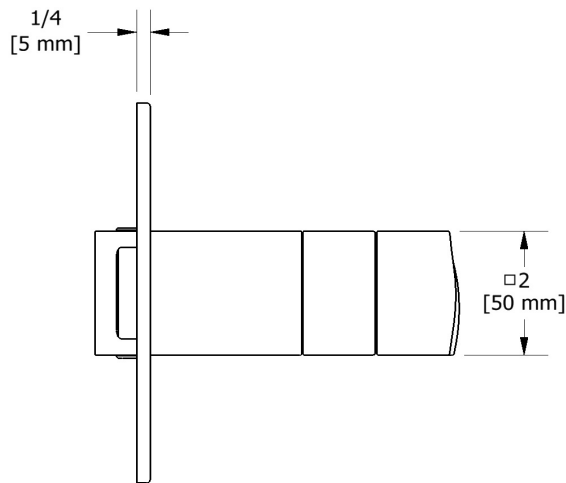

Certifications

- CSA B125.1
- ASME A112.18.1
- ASSE 1016

cUPC®