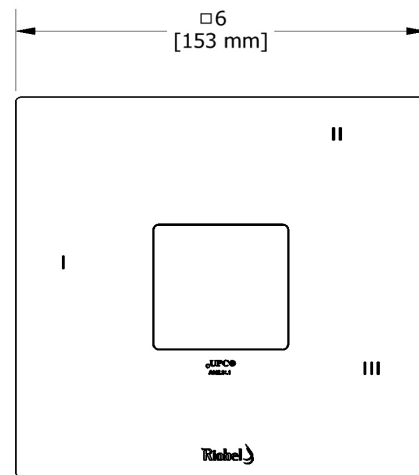

3-way Type T/P coaxial complete valve EXPANSION
PEX
RF45-EX

Specifications

Composition

- TRF45C - 3-way Type T/P coaxial valve trim
- R45-EX - 3-way Type T/P coaxial valve rough without cartridge EXPANSION PEX

Available flows

- 24 L/min, 6.3 gpm (US) 60psi
- Type TP - For use with shower heads rated at 7L/min (1.8 gpm) or higher

Certifications

- ASME A112.18.1
- ASSE 1016

UPC®

Sizes, models and finishes may differ from those presented.