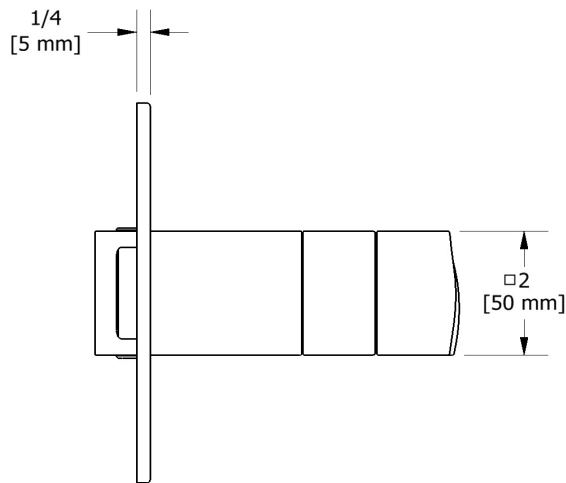

3-way Type T/P coaxial complete valve EXPANSION
PEX
RF45-EX

Specifications

Composition

- TRF45C - 3-way Type T/P coaxial valve trim
- R45-EX - 3-way Type T/P coaxial valve rough without cartridge EXPANSION PEX

Available flows

- 24 L/min, 6.3 gpm (US) 60psi
- Type TP - For use with shower heads rated at 7L/min (1.8 gpm) or higher

Certifications

- ASME A112.18.1
- ASSE 1016

UPC®

Sizes, models and finishes may differ from those presented.

Customer Service

Ontario, West Canada : 888-287-5354 Quebec, Maritimes, United States : 866-473-8442

2020.10.29

3-way Type T/P coaxial valve trim
TRF45

Specifications

Descriptions

- 6 positions (OFF, 1, 1 and 2, 2, 2 and 3, 3) share
- R45, R45-SPEX or R45-EX rough required to complete
- Thermostatic/pressure balance coaxial cartridge with check valves
- Trim only