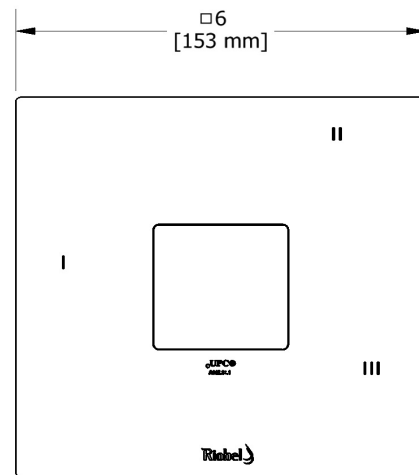

Certifications

- CSA B125.1
- ASME A112.18.1
- ASSE 1016

cUPC®