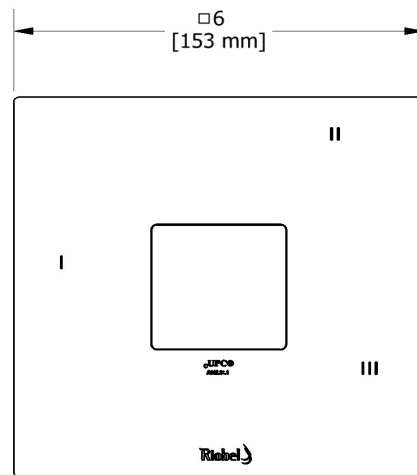

3-way Type T/P coaxial complete valve PEX
RF45-SPEX

UPC®

Specifications

Composition

- TRF45C - 3-way Type T/P coaxial valve trim
- R45-SPEX - 3-way Type T/P coaxial valve rough without cartridge PEX

Available flows

- 24 L/min, 6.3 gpm (US) 60psi
- Type TP - For use with shower heads rated at 7L/min (1.8 gpm) or higher

Certifications

- ASME A112.18.1
- ASSE 1016

Sizes, models and finishes may differ from those presented.

Customer Service

Ontario, West Canada : 888-287-5354 Quebec, Maritimes, United States : 866-473-8442

2020.10.29

3-way Type T/P coaxial valve trim
TRF45

Specifications

Descriptions

- 6 positions (OFF, 1, 1 and 2, 2, 2 and 3, 3) share
- R45, R45-SPEX or R45-EX rough required to complete
- Thermostatic/pressure balance coaxial cartridge with check valves
- Trim only