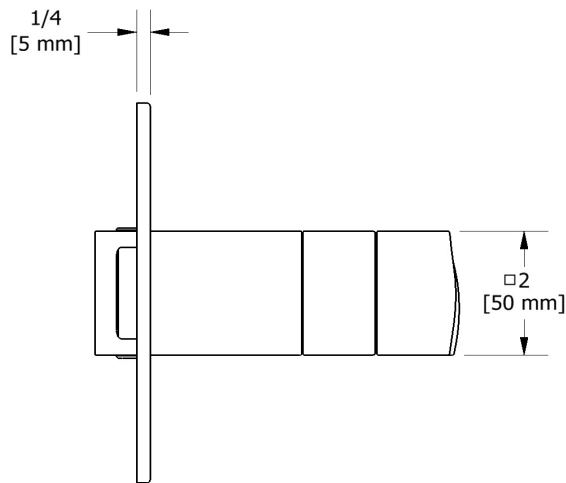

3-way Type T/P coaxial complete valve PEX
RF45-SPEX

UPC®

Specifications

Composition

- TRF45C - 3-way Type T/P coaxial valve trim
- R45-SPEX - 3-way Type T/P coaxial valve rough without cartridge PEX

Available flows

- 24 L/min, 6.3 gpm (US) 60psi
- Type TP - For use with shower heads rated at 7L/min (1.8 gpm) or higher

Certifications

- ASME A112.18.1
- ASSE 1016

Sizes, models and finishes may differ from those presented.

Customer Service

Ontario, West Canada : 888-287-5354 Quebec, Maritimes, United States : 866-473-8442

2020.10.29

3-way Type T/P coaxial valve trim
TRF45

Specifications

Descriptions

- 6 positions (OFF, 1, 1 and 2, 2, 2 and 3, 3) share
- R45, R45-SPEX or R45-EX rough required to complete
- Thermostatic/pressure balance coaxial cartridge with check valves
- Trim only