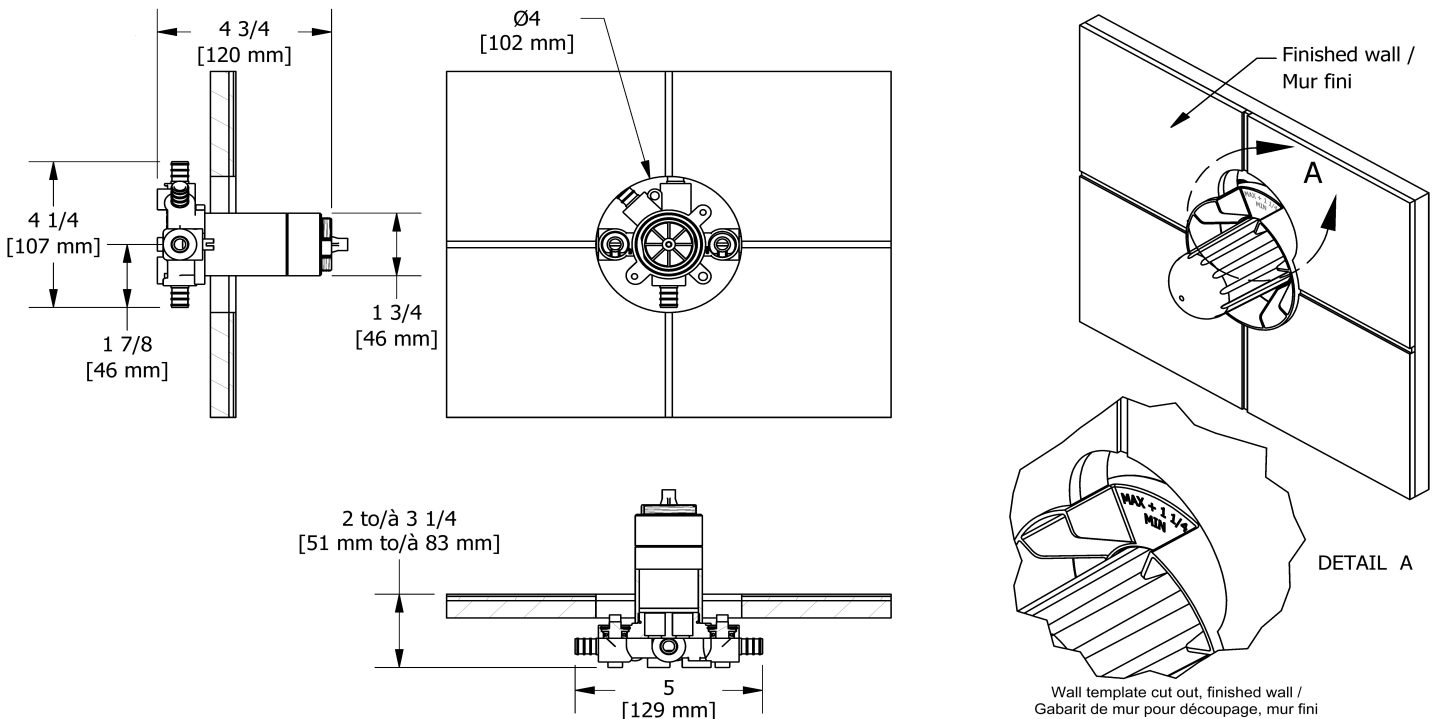

Sizes, models and finishes may differ from those presented.

Warranty

This **Riobel Inc.** product you have purchased carries a Limited Lifetime Warranty on the chrome, PVD finish, blacks and all working parts and is guaranteed from the initial purchase date against all manufacturing defects. All other finishes, including plastic components, are guaranteed for one year. All electric and/or electronic parts are covered by a 5-year limited warranty.

Customer Service

Ontario, West Canada : 888-287-5354 Quebec, Maritimes, United States : 866-473-8442