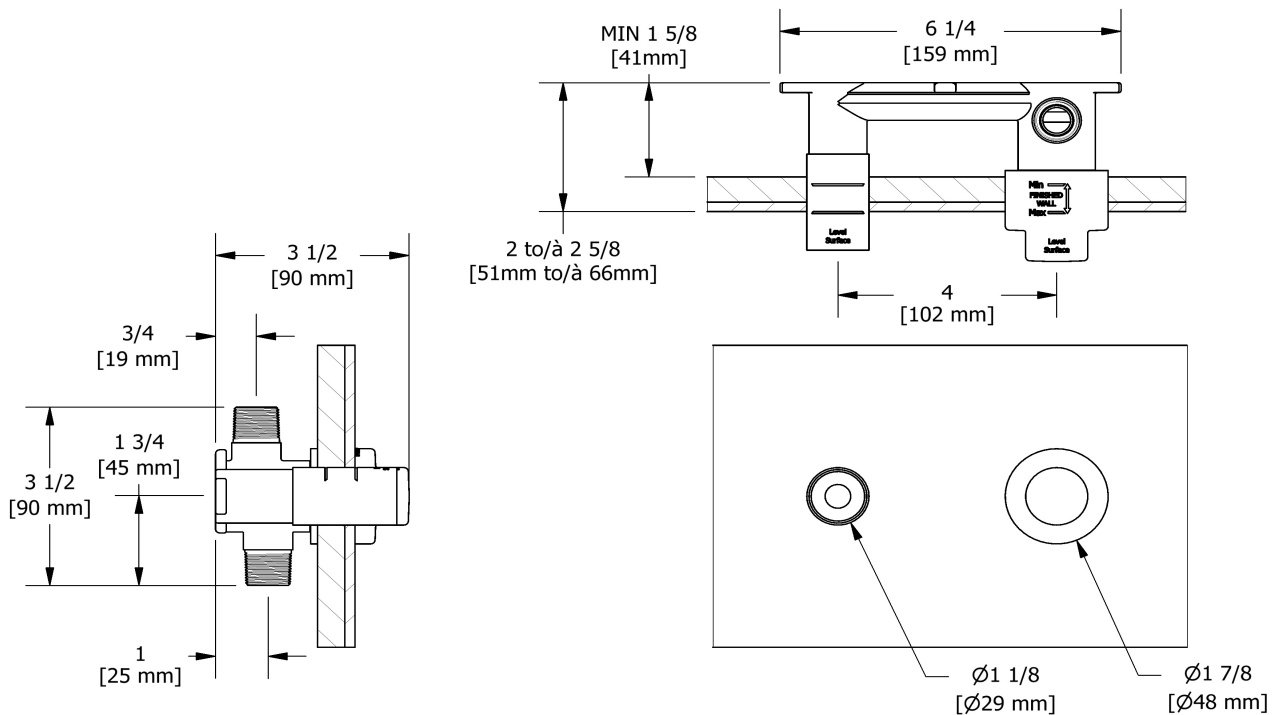

Certifications

- CSA B125.1
- NSF/ANSI standard 61 and 372
- ASME A112.18.1

UPC®