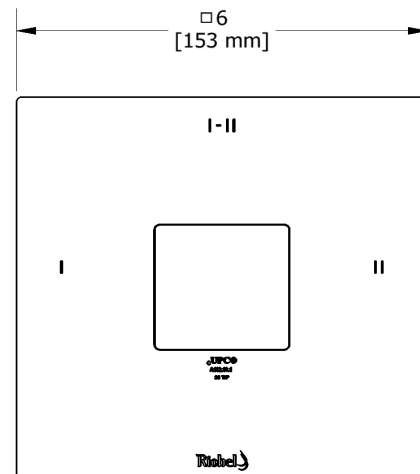

Sizes, models and finishes may differ from those presented.

Warranty

This **Riobel Inc.** product you have purchased carries a Limited Lifetime Warranty on the chrome, PVD finish, blacks and all working parts and is guaranteed from the initial purchase date against all manufacturing defects. All other finishes, including plastic components, are guaranteed for one year. All electric and/or electronic parts are covered by a 5-year limited warranty.

Customer Service

Ontario, West Canada : 888-287-5354 Quebec, Maritimes, United States : 866-473-8442

2020.10.29