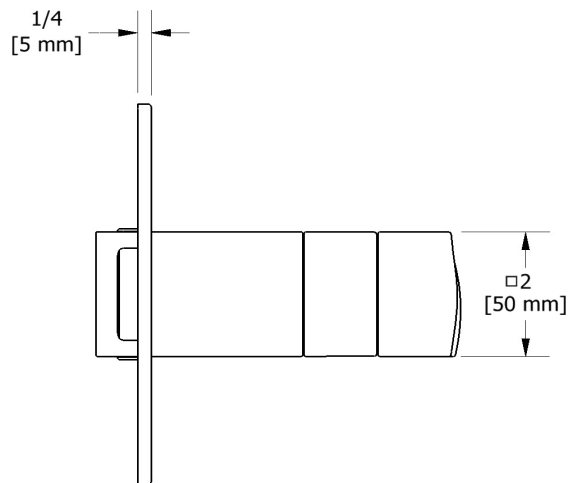

Sizes, models and finishes may differ from those presented.

Warranty

This **Riobel Inc.** product you have purchased carries a Limited Lifetime Warranty on the chrome, PVD finish, blacks and all working parts and is guaranteed from the initial purchase date against all manufacturing defects. All other finishes, including plastic components, are guaranteed for one year. All electric and/or electronic parts are covered by a 5-year limited warranty.

Customer Service

Ontario, West Canada : 888-287-5354 Quebec, Maritimes, United States : 866-473-8442

2020.10.29