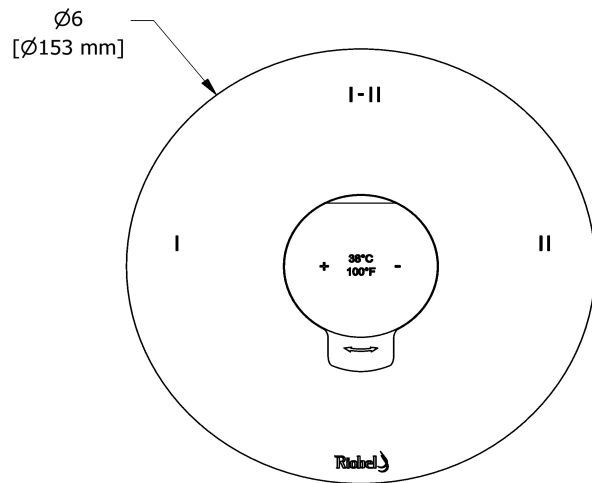

Sizes, models and finishes may differ from those presented.

Warranty

This **Riobel Inc.** product you have purchased carries a Limited Lifetime Warranty on the chrome, PVD finish, blacks and all working parts and is guaranteed from the initial purchase date against all manufacturing defects. All other finishes, including plastic components, are guaranteed for one year. All electric and/or electronic parts are covered by a 5-year limited warranty.

Customer Service

Ontario, West Canada : 888-287-5354 Quebec, Maritimes, United States : 866-473-8442

2020.10.29