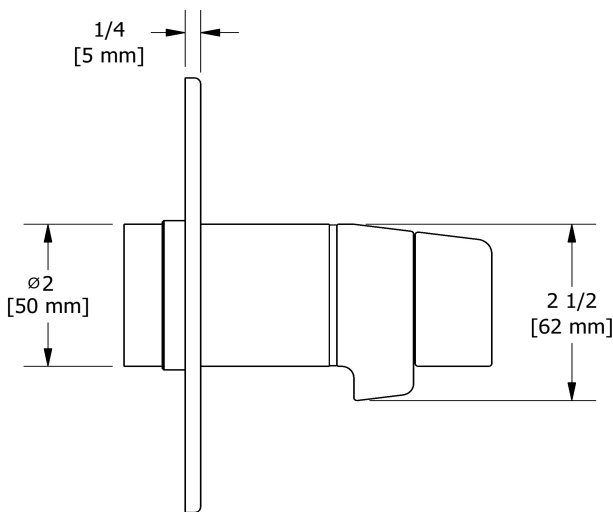

Sizes, models and finishes may differ from those presented.

Warranty

This **Riobel Inc.** product you have purchased carries a Limited Lifetime Warranty on the chrome, PVD finish, blacks and all working parts and is guaranteed from the initial purchase date against all manufacturing defects. All other finishes, including plastic components, are guaranteed for one year. All electric and/or electronic parts are covered by a 5-year limited warranty.

Customer Service

Ontario, West Canada : 888-287-5354 Quebec, Maritimes, United States : 866-473-8442

2020.10.29