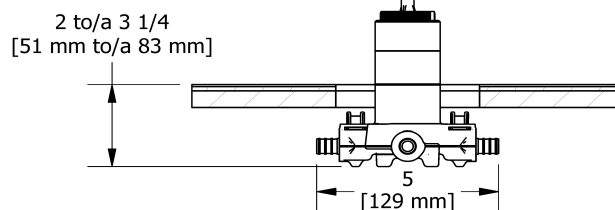

Certifications

- CSA B125.1
- ASME A112.18.1
- ASSE 1016
- CMR248 Approval

UPC®