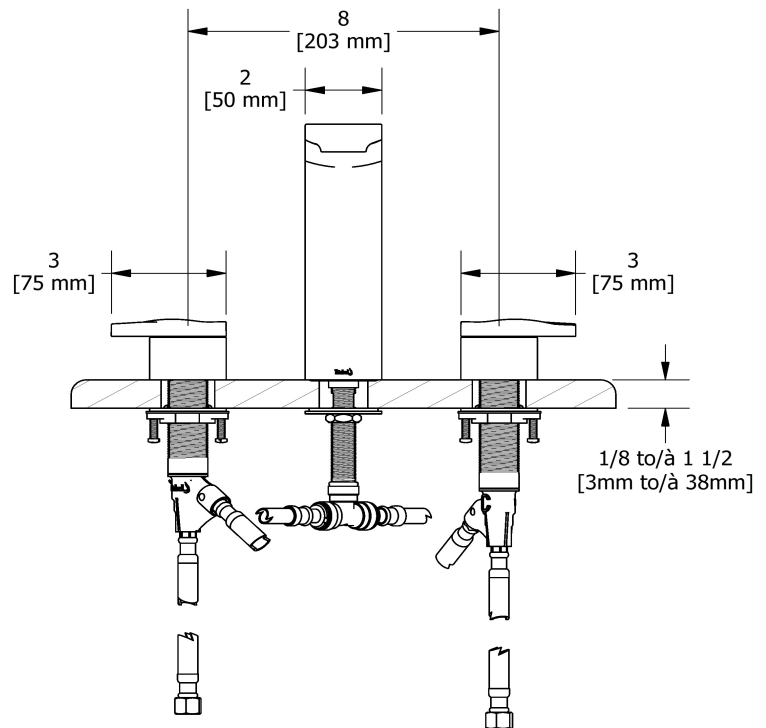

Sizes, models and finishes may differ from those presented.

Warranty

This **Riobel Inc.** product you have purchased carries a Limited Lifetime Warranty on the chrome, PVD finish, blacks and all working parts and is guaranteed from the initial purchase date against all manufacturing defects. All other finishes, including plastic components, are guaranteed for one year. All electric and/or electronic parts are covered by a 5-year limited warranty.

Customer Service

Ontario, West Canada : 888-287-5354 Quebec, Maritimes, United States : 866-473-8442