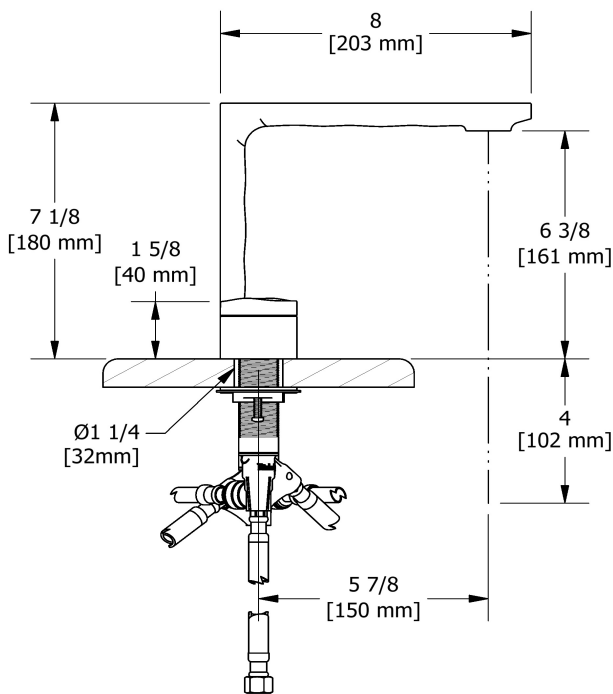

Sizes, models and finishes may differ from those presented.

Warranty

This **Riobel Inc.** product you have purchased carries a Limited Lifetime Warranty on the chrome, PVD finish, blacks and all working parts and is guaranteed from the initial purchase date against all manufacturing defects. All other finishes, including plastic components, are guaranteed for one year. All electric and/or electronic parts are covered by a 5-year limited warranty.

Customer Service

Ontario, West Canada : 888-287-5354 Quebec, Maritimes, United States : 866-473-8442