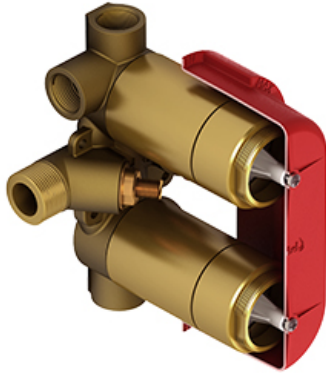

4-way Type T/P 3/4" coaxial valve rough
R46

Specifications

Descriptions

- Rough only
- 3/4" inlet male NPT
- Must be supplied with minimum 3/4" PEX , 3/4" EXPANSION PEX or 1/2" copper
- Four 1/2" outlets female NPT
- Service valves
- Test cap
- TXX46XX or TXX88XX trim required to complete

Available colors

- :

Certifications

- CSA B125.1
- ASME A112.18.1
- ASSE 1016
- CMR248 Approval

Sizes, models and finishes may differ from those presented.

Warranty

This **Riobel Inc.** product you have purchased carries a Limited Lifetime Warranty on the chrome, PVD finish, blacks and all working parts and is guaranteed from the initial purchase date against all manufacturing defects. All other finishes, including plastic components, are guaranteed for one year. All electric and/or electronic parts are covered by a 5-year limited warranty.