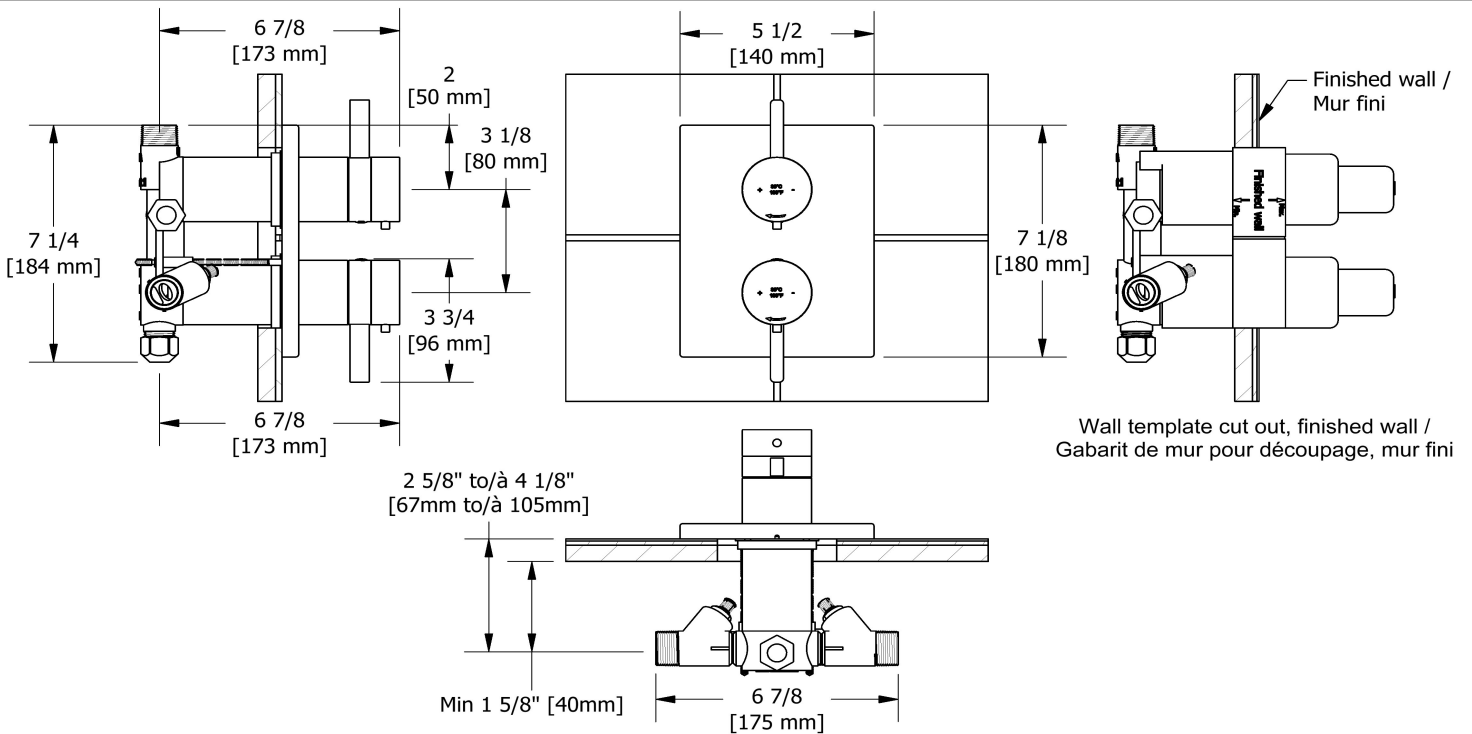

4-way Type T/P 3/4" coaxial complete valve
PXTQ83

Specifications

Descriptions

- Service valves
- 4 outlets: two 1/2" outlets male NPT and two 3/4" outlets male NPT or 1/2" female NPT
- 2 different temperatures
- 2 integrated volume controls
- 2 thermo/pressure balance coaxial cartridges with check valves
- 3/4" inlet male NPT, dedicated main water supply required

Available colors

- C : Chrome

Available flows

- Type TP - For use with shower heads rated at 7L/min (1.8 gpm) or higher
- 76 L/min, 20 gpm (US) 60psi

Certifications

- CSA B125.1
- ASME A112.18.1
- ASSE 1016
- CMR248 Approval
- ADA