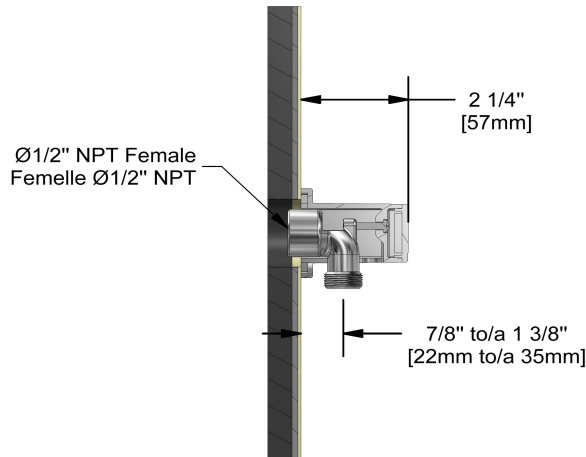

Sizes, models and finishes may differ from thoses presented.

Warranty

This **Riobel Inc.** product you have purchased carries a Limited Lifetime Warranty on the chrome, PVD finish, blacks and all working parts and is guaranteed from the initial purchase date against all manufacturing defects. All other finishes, including plastic components, are guaranteed for one year. All electric and/or electronic parts are covered by a 5-year limited warranty.

Customer Service

Ontario, West Canada : 888-287-5354 Quebec, Maritimes, United States : 866-473-8442

2020.06.12