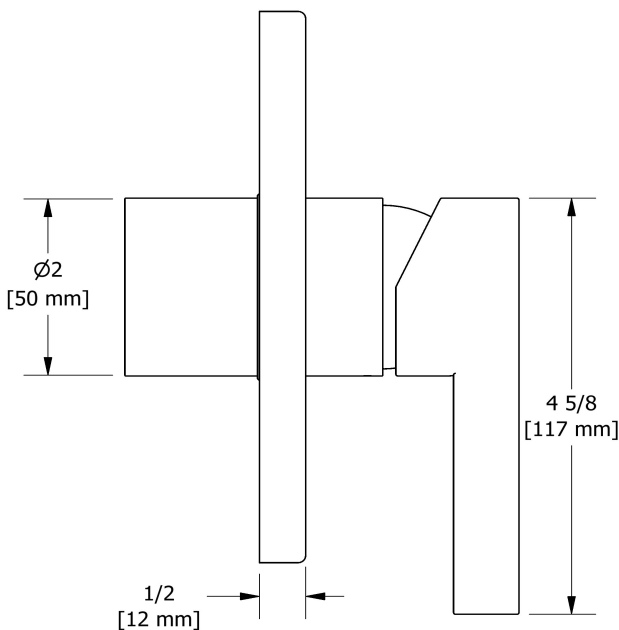

Sizes, models and finishes may differ from those presented.

Warranty

This **Riobel Inc.** product you have purchased carries a Limited Lifetime Warranty on the chrome, PVD finish, blacks and all working parts and is guaranteed from the initial purchase date against all manufacturing defects. All other finishes, including plastic components, are guaranteed for one year. All electric and/or electronic parts are covered by a 5-year limited warranty.

Customer Service

Ontario, West Canada : 888-287-5354 Quebec, Maritimes, United States : 866-473-8442