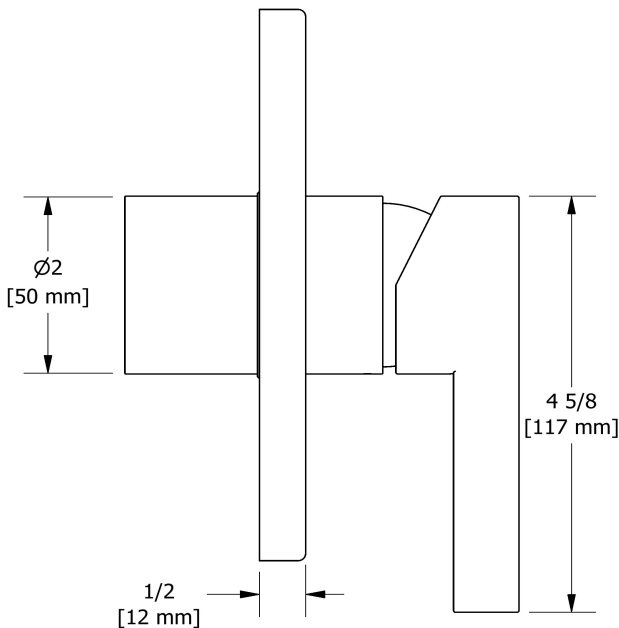

Sizes, models and finishes may differ from those presented.

Warranty

This **Riobel Inc.** product you have purchased carries a Limited Lifetime Warranty on the chrome, PVD finish, blacks and all working parts and is guaranteed from the initial purchase date against all manufacturing defects. All other finishes, including plastic components, are guaranteed for one year. All electric and/or electronic parts are covered by a 5-year limited warranty.

Customer Service

Ontario, West Canada : 888-287-5354 Quebec, Maritimes, United States : 866-473-8442

2020.06.12