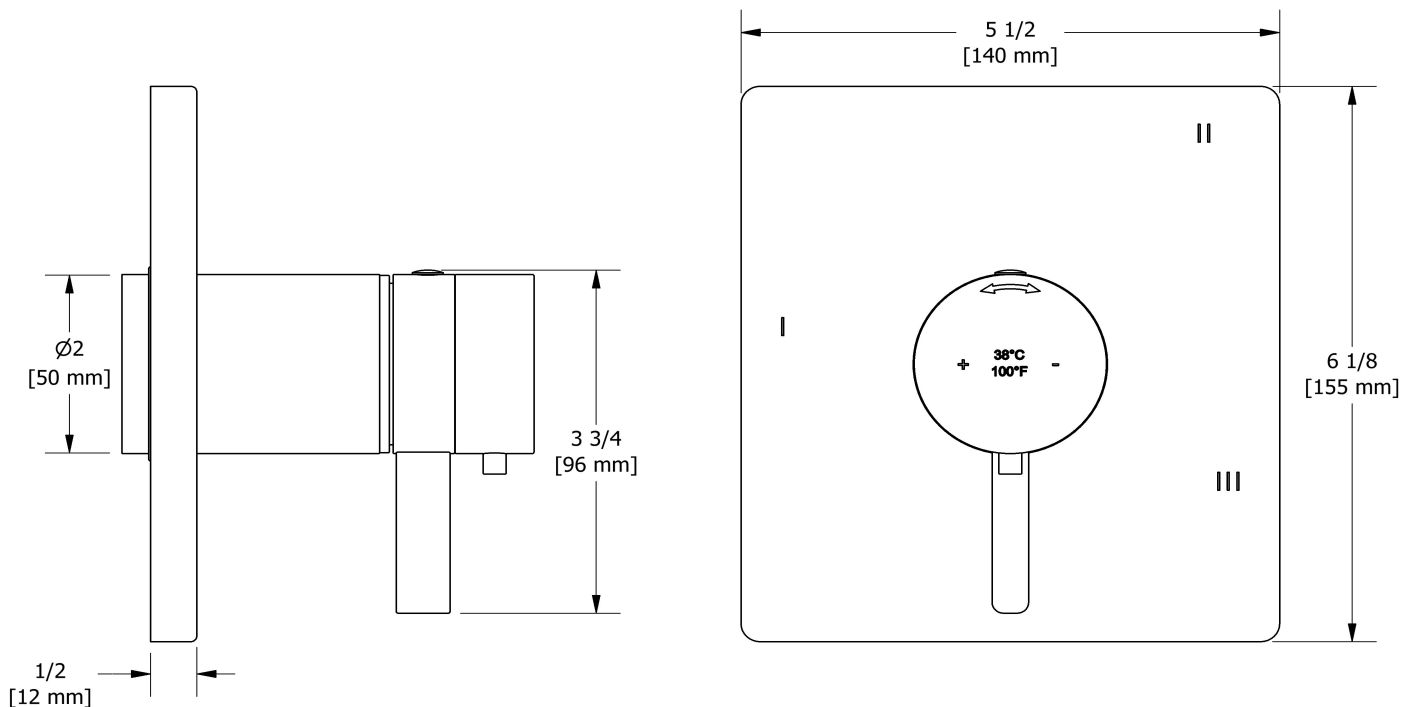

Sizes, models and finishes may differ from those presented.

Warranty

This **Riobel Inc.** product you have purchased carries a Limited Lifetime Warranty on the chrome, PVD finish, blacks and all working parts and is guaranteed from the initial purchase date against all manufacturing defects. All other finishes, including plastic components, are guaranteed for one year. All electric and/or electronic parts are covered by a 5-year limited warranty.

Customer Service

Ontario, West Canada : 888-287-5354 Quebec, Maritimes, United States : 866-473-8442

2020.06.12