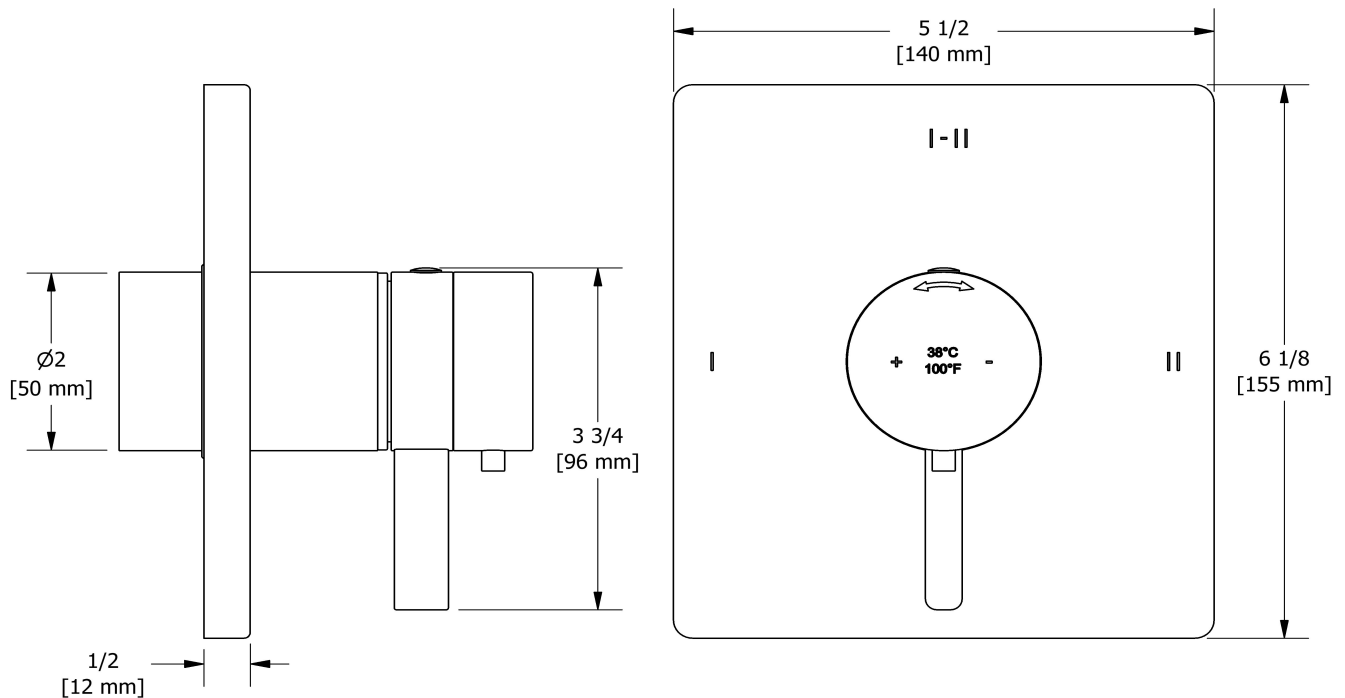

Sizes, models and finishes may differ from those presented.

Warranty

This **Riobel Inc.** product you have purchased carries a Limited Lifetime Warranty on the chrome, PVD finish, blacks and all working parts and is guaranteed from the initial purchase date against all manufacturing defects. All other finishes, including plastic components, are guaranteed for one year. All electric and/or electronic parts are covered by a 5-year limited warranty.

Customer Service

Ontario, West Canada : 888-287-5354 Quebec, Maritimes, United States : 866-473-8442