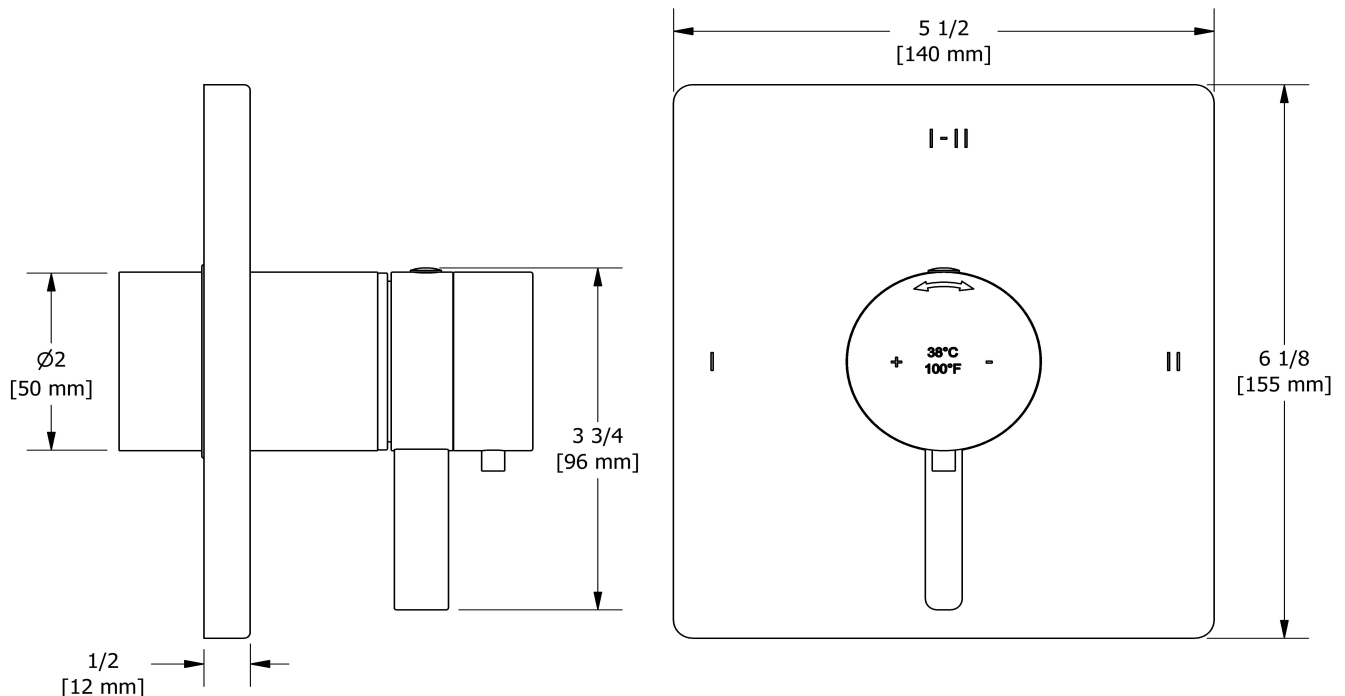

Sizes, models and finishes may differ from those presented.

Warranty

This **Riobel Inc.** product you have purchased carries a Limited Lifetime Warranty on the chrome, PVD finish, blacks and all working parts and is guaranteed from the initial purchase date against all manufacturing defects. All other finishes, including plastic components, are guaranteed for one year. All electric and/or electronic parts are covered by a 5-year limited warranty.

Customer Service

Ontario, West Canada : 888-287-5354 Quebec, Maritimes, United States : 866-473-8442

2020.06.12