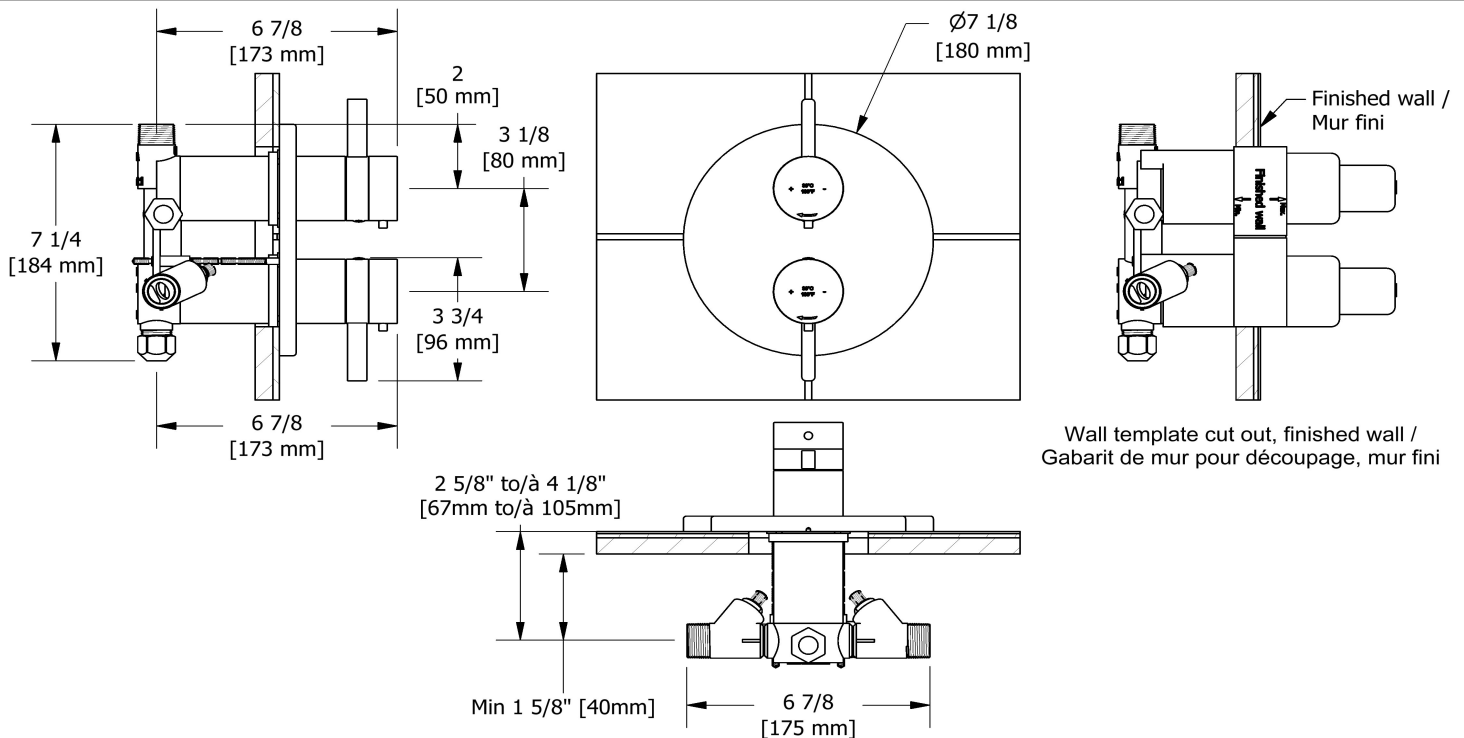

4-way Type T/P 3/4" coaxial complete valve
PXTM83

Specifications

Descriptions

- 2 integrated volume controls
- 2 different temperatures
- 4 outlets: two 1/2" outlets male NPT and two 3/4" outlets male NPT or 1/2" female NPT
- 2 thermo/pressure balance coaxial cartridges with check valves
- Service valves
- 3/4" inlet male NPT, dedicated main water supply required

Available colors

- C : Chrome

Available flows

- Type TP - For use with shower heads rated at 7L/min (1.8 gpm) or higher
- 76 L/min, 20 gpm (US) 60psi

Certifications

- CSA B125.1
- ASME A112.18.1
- ASSE 1016
- CMR248 Approval
- ADA