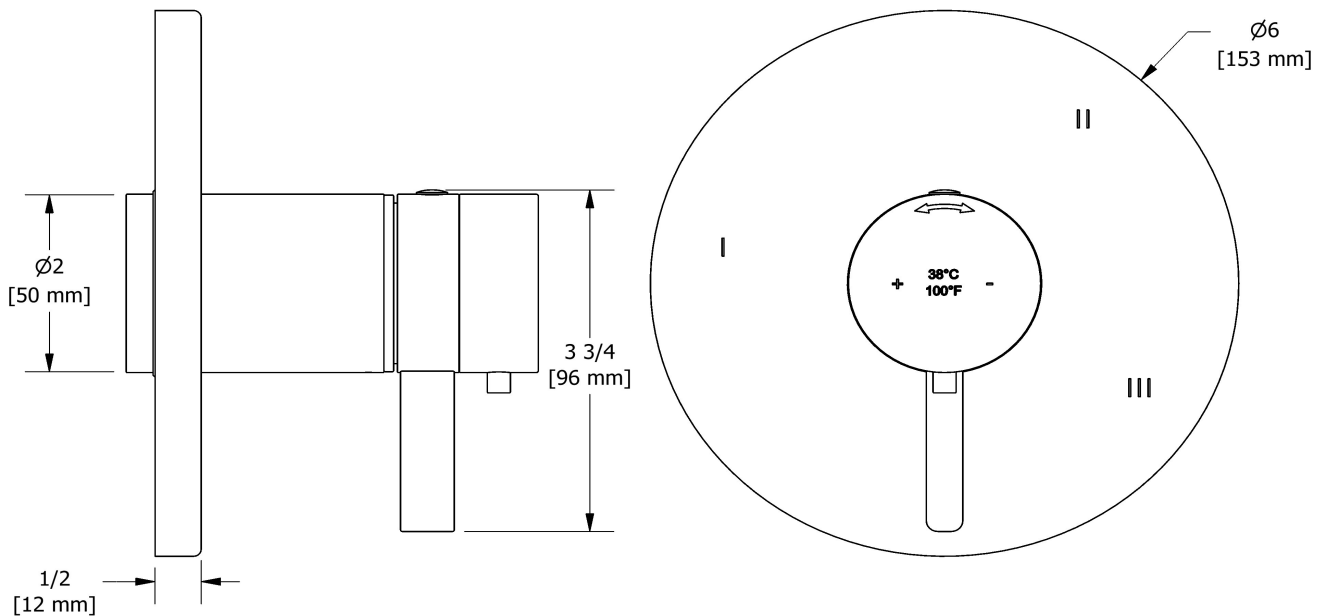

Certifications

- CSA B125.1
- ASME A112.18.1
- ASSE 1016
- CMR248 Approval

UPC®