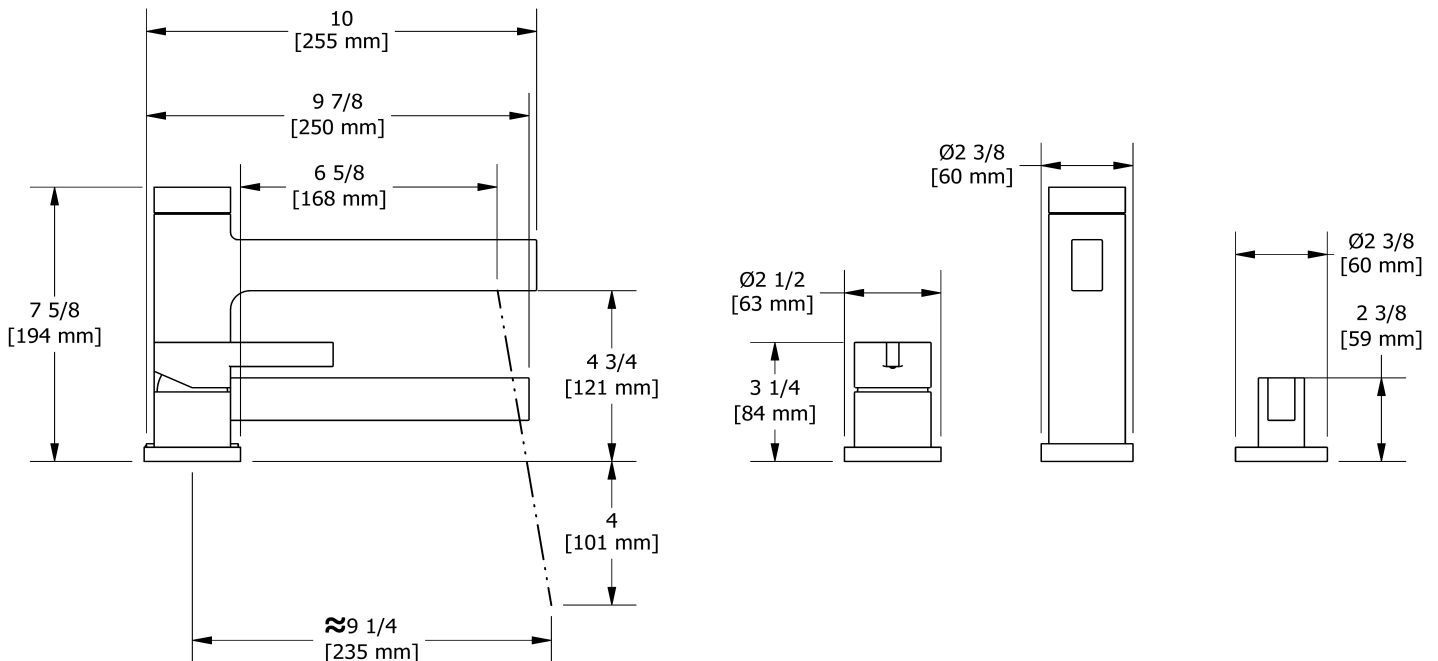

Sizes, models and finishes may differ from those presented.

Warranty

This **Riobel Inc.** product you have purchased carries a Limited Lifetime Warranty on the chrome, PVD finish, blacks and all working parts and is guaranteed from the initial purchase date against all manufacturing defects. All other finishes, including plastic components, are guaranteed for one year. All electric and/or electronic parts are covered by a 5-year limited warranty.

Customer Service

Ontario, West Canada : 888-287-5354 Quebec, Maritimes, United States : 866-473-8442