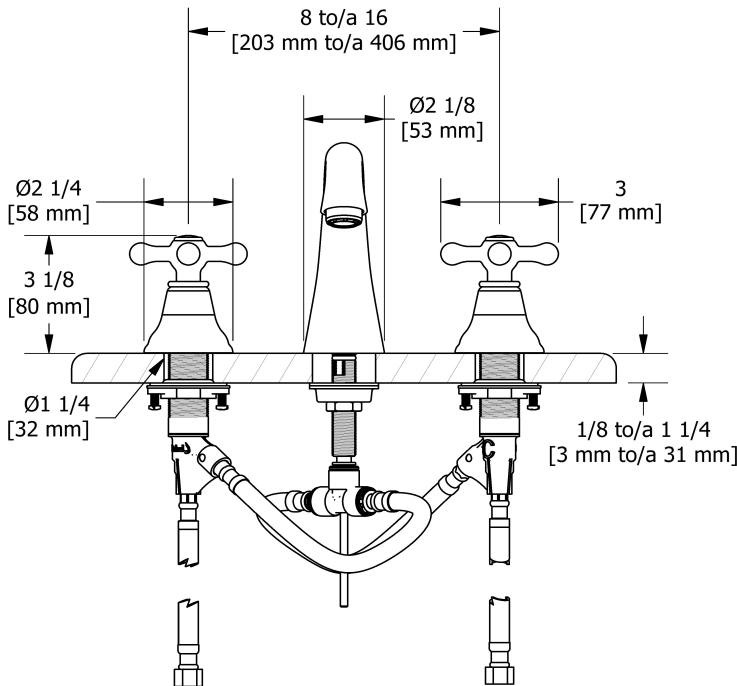

Certifications

- CSA B125.1
- NSF/ANSI standard 61 and 372
- ASME A112.18.1
- CMR248 Approval
- ADA