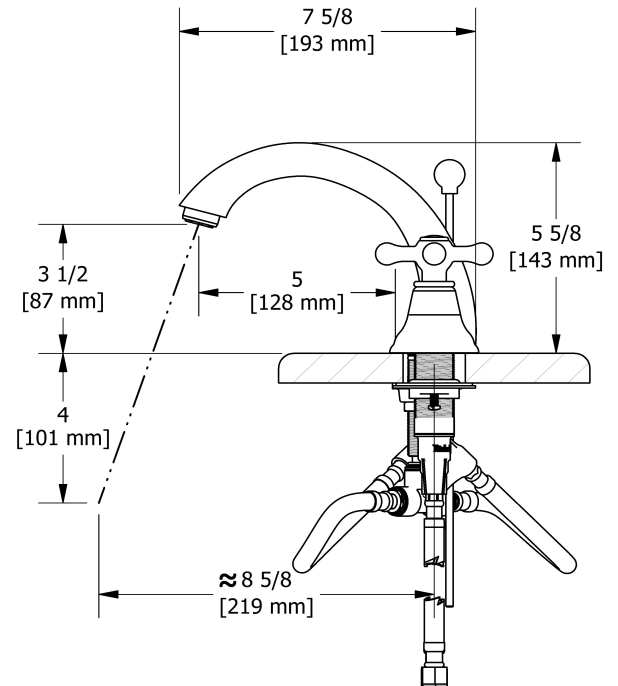

Certifications

- CSA B125.1
- NSF/ANSI standard 61 and 372
- ASME A112.18.1
- CMR248 Approval
- ADA