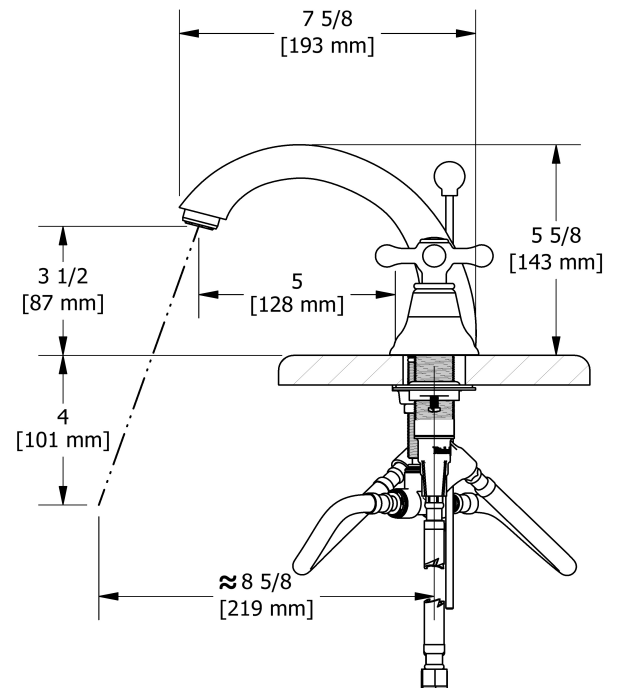

Certifications

- CSA B125.1
- NSF/ANSI standard 61 and 372
- ASME A112.18.1
- CMR248 Approval
- ADA