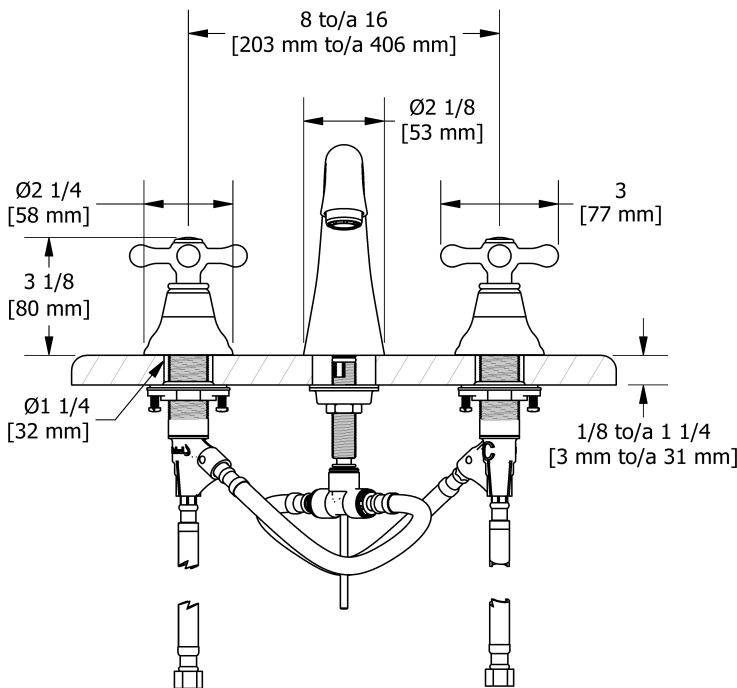

Certifications

- CSA B125.1
- NSF/ANSI standard 61 and 372
- ASME A112.18.1
- CMR248 Approval
- ADA