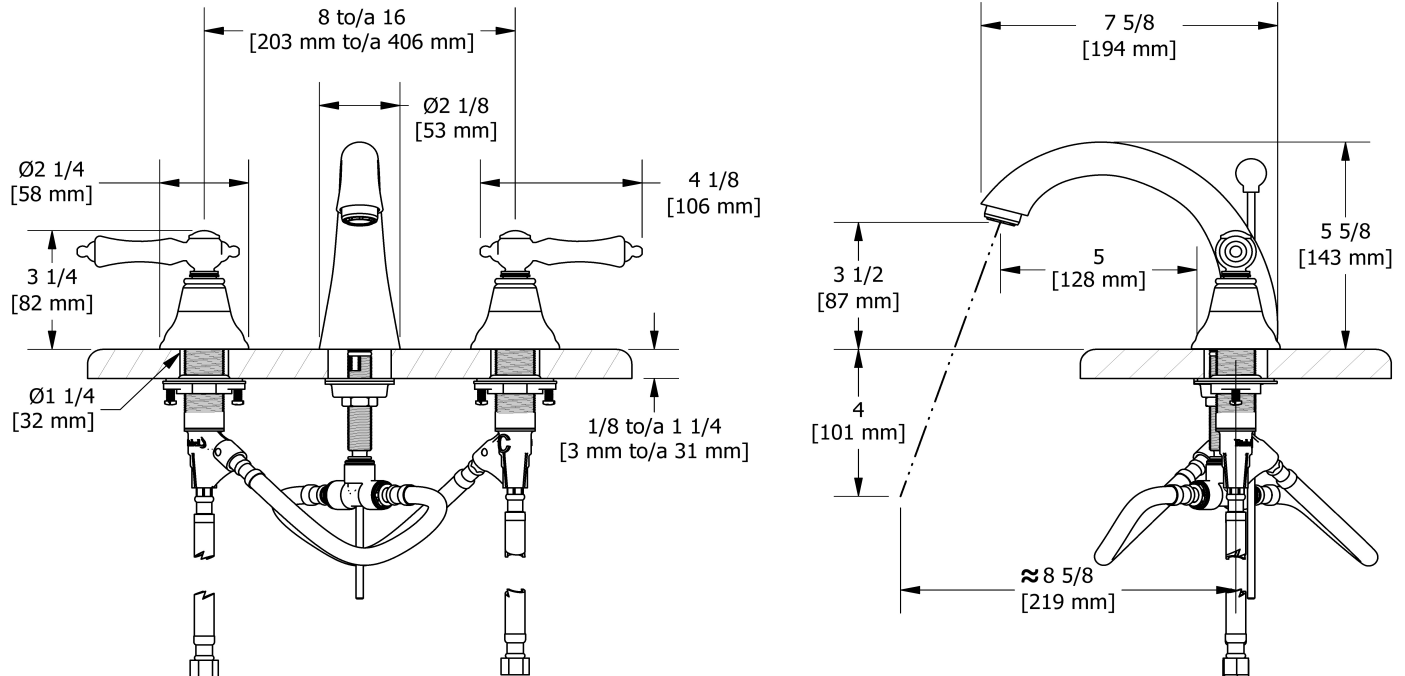

Certifications

- CSA B125.1
- NSF/ANSI standard 61 and 372
- ASME A112.18.1
- CMR248 Approval
- ADA