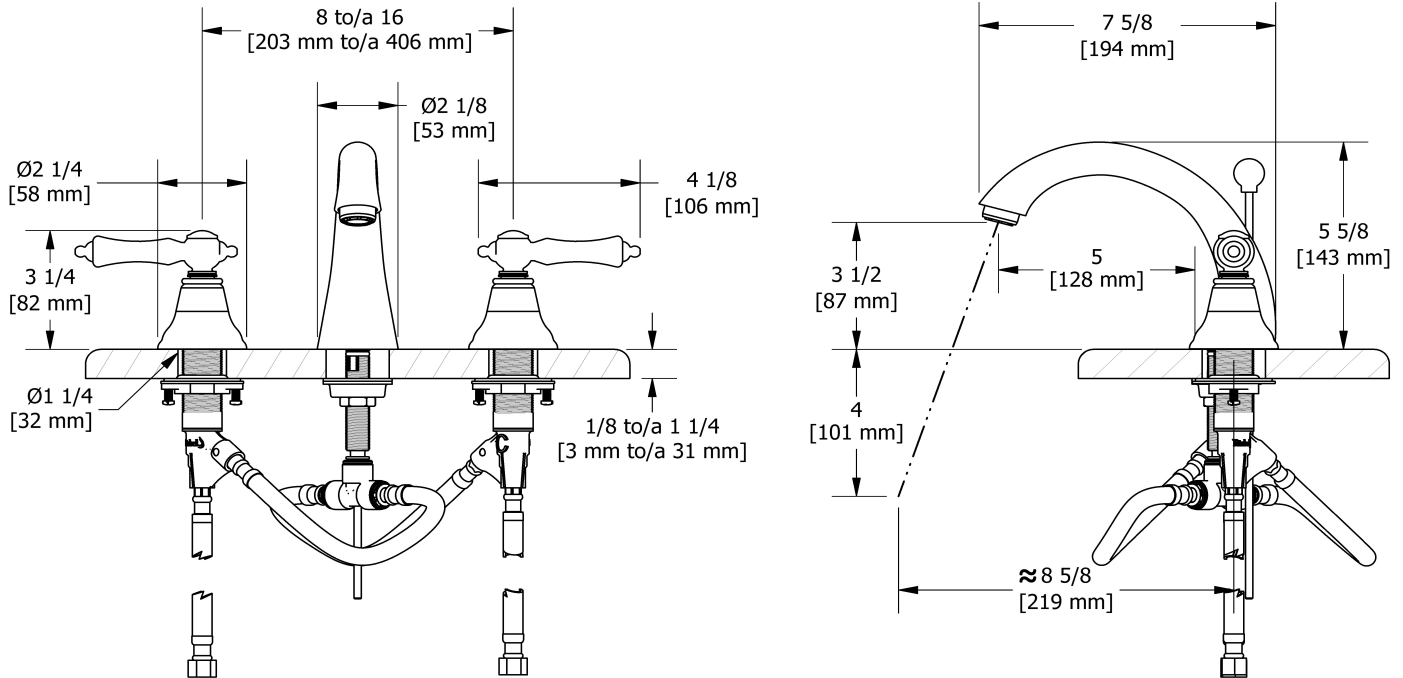

Certifications

- CSA B125.1
- NSF/ANSI standard 61 and 372
- ASME A112.18.1
- CMR248 Approval
- ADA