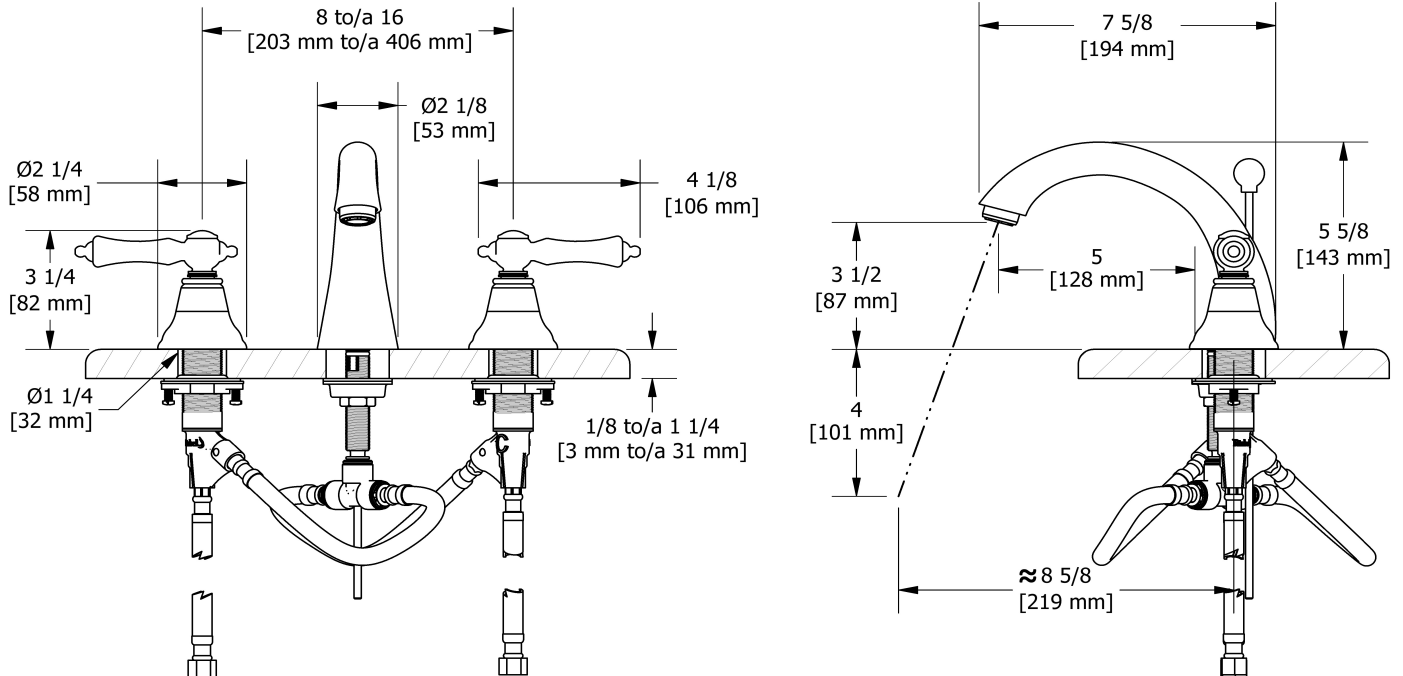

Certifications

- CSA B125.1
- NSF/ANSI standard 61 and 372
- ASME A112.18.1
- CMR248 Approval
- ADA